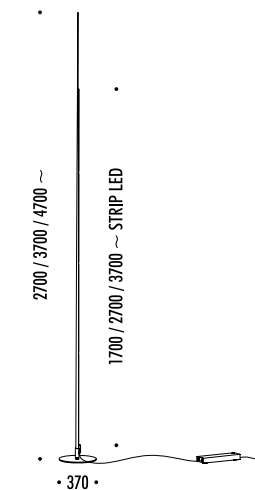

The sizes are expressed in millimeters.

DESIGN DAVIDE GROPPI - GIORGIO RAVA - 2020
LAMPADA DA TERRA - FIBRA DI VETRO - METALLO
FLOOR LAMP - FIBERGLASS - METAL

ORIGINE

CE IP 20

DRIVER

1A10304	NERO OPACO / MATT BLACK - 3000K	ORIGINE 290 24 V DC - 20 W LED - 1000 lm - CRI > 90
1A10304-27	NERO OPACO / MATT BLACK - 2700K	CAVO NERO - KIT DI ALIMENTAZIONE OBBLIGATORIO INCLUSO
		DRIVER LED INCLUSO INPUT 100-240 V - 50/60 Hz - DIMMERABILE
		BLACK CABLE - COMPULSORY POWER SUPPLY KIT INCLUDED
		INCLUDES LED DRIVER INPUT 100-240 V - 50/60 Hz - DIMMABLE
1A10404	NERO OPACO / MATT BLACK - 3000K	ORIGINE 390 24 V DC - 30 W LED - 1680 lm - CRI > 90
1A10404-27	NERO OPACO / MATT BLACK - 2700K	CAVO NERO - KIT DI ALIMENTAZIONE OBBLIGATORIO INCLUSO
		DRIVER LED INCLUSO INPUT 100-240 V - 50/60 Hz - DIMMERABILE
		BLACK CABLE - COMPULSORY POWER SUPPLY KIT INCLUDED
		INCLUDES LED DRIVER INPUT 100-240 V - 50/60 Hz - DIMMABLE
1A10504	NERO OPACO / MATT BLACK - 3000K	ORIGINE 490 24 V DC - 40 W LED - 2380 lm - CRI > 90
1A10504-27	NERO OPACO / MATT BLACK - 2700K	CAVO NERO - KIT DI ALIMENTAZIONE OBBLIGATORIO INCLUSO
		DRIVER LED INCLUSO INPUT 100-240 V - 50/60 Hz - DIMMERABILE
		BLACK CABLE - COMPULSORY POWER SUPPLY KIT INCLUDED
		INCLUDES LED DRIVER INPUT 100-240 V - 50/60 Hz - DIMMABLE