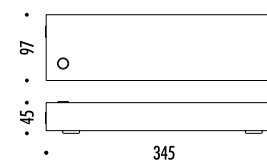

The sizes are expressed in millimeters.

DESIGN DAVIDE GROPPI - GIORGIO RAVA - 2020
LAMPADA DA TERRA - FIBRA DI VETRO - METALLO
FLOOR LAMP - FIBERGLASS - METAL

ORIGINE

CE IP 20

DRIVER

1A10304	NERO OPACO / MATT BLACK - 3000K	ORIGINE 290 24 V DC - 20 W LED - 1000 lm - CRI > 90
1A10304-27	NERO OPACO / MATT BLACK - 2700K	CAVO NERO - KIT DI ALIMENTAZIONE OBBLIGATORIO INCLUSO
		DRIVER LED INCLUSO INPUT 100-240 V - 50/60 Hz - DIMMERABILE
		BLACK CABLE - COMPULSORY POWER SUPPLY KIT INCLUDED
		INCLUDES LED DRIVER INPUT 100-240 V - 50/60 Hz - DIMMABLE
1A10404	NERO OPACO / MATT BLACK - 3000K	ORIGINE 390 24 V DC - 30 W LED - 1680 lm - CRI > 90
1A10404-27	NERO OPACO / MATT BLACK - 2700K	CAVO NERO - KIT DI ALIMENTAZIONE OBBLIGATORIO INCLUSO
		DRIVER LED INCLUSO INPUT 100-240 V - 50/60 Hz - DIMMERABILE
		BLACK CABLE - COMPULSORY POWER SUPPLY KIT INCLUDED
		INCLUDES LED DRIVER INPUT 100-240 V - 50/60 Hz - DIMMABLE
1A10504	NERO OPACO / MATT BLACK - 3000K	ORIGINE 490 24 V DC - 40 W LED - 2380 lm - CRI > 90
1A10504-27	NERO OPACO / MATT BLACK - 2700K	CAVO NERO - KIT DI ALIMENTAZIONE OBBLIGATORIO INCLUSO
		DRIVER LED INCLUSO INPUT 100-240 V - 50/60 Hz - DIMMERABILE
		BLACK CABLE - COMPULSORY POWER SUPPLY KIT INCLUDED
		INCLUDES LED DRIVER INPUT 100-240 V - 50/60 Hz - DIMMABLE