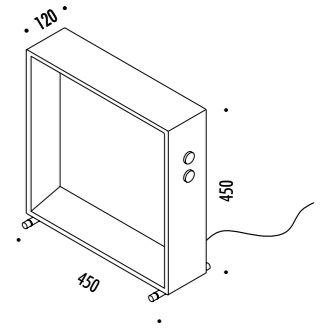

The sizes are expressed in millimeters.

DESIGN AMEDEO G. CAVALCHINI WITH NOEMI LATTANZIO - 2017  
LAMPADA DA TAVOLO - METACRILATO - METALLO  
TABLE LAMP - METHACRYLATE - METAL

TOMOKO

CE IP 20

192903	BIANCO OPACO / MATT WHITE	100-240 V - 50/60 Hz - 50 W LED - 2200K-5000K - 3000 lm - CRI >80 CAVO BIANCO - LUCE REGOLABILE DA BIANCO CALDO A BIANCO FREDDO DIMMER WHITE CABLE - ADJUSTABLE LIGHT FROM WARM WHITE COLOUR TO COOL WHITE COLOUR DIMMER