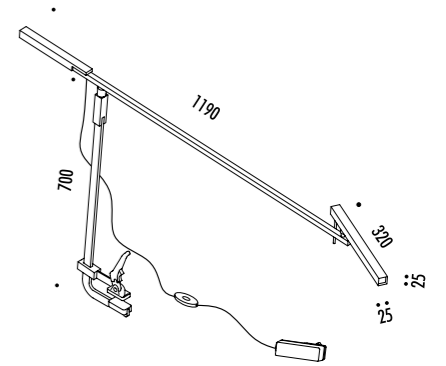

The sizes are expressed in millimeters.

DESIGN DAVIDE GROPPI - 2017  
LAMPADA DA TAVOLO - METALLO  
TABLE LAMP - METAL

MORSETTO

CE  IP 20

190704	NERO OPACO / MATT BLACK	24 V DC - 13 W LED - 3000K - 823 lm - CRI > 90 CAVO NERO - MORSETTO ROSSO ORIENTABILE - DIMMER DRIVER LED INCLUSO INPUT 100-240 V - 50/60 Hz BLACK CABLE - RED LEVER CLAMP ADJUSTABLE - DIMMER INCLUDES LED DRIVER INPUT 100-240 V - 50/60 Hz