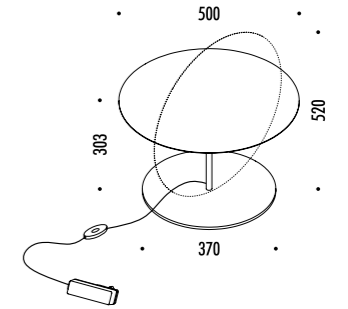

The sizes are expressed in millimeters.

DESIGN DAVIDE GROPPI - 2018  
LAMPADA DA TAVOLO - METACRILATO - METALLO - OTTONE  
TABLE LAMP - METHACRYLATE - METAL - BRASS

CALVINO

CE  IP 20

194800	STANDARD - 3000K	24 V DC - 18 W LED - 1372 lm - CRI > 80
194800-27	STANDARD - 2700K	STELO IN OTTONE - DISCO A SPECCHIO CON RETRO BLU - CAVO NERO - BASE NERA ORIENTABILE - DIMMER
		DRIVER LED INCLUSO INPUT 100-240 V - 50/60 Hz
		BRASS STEM - MIRROR PLATE WITH BLUE BACK SIDE - BLACK CABLE - BLACK BASE ADJUSTABLE - DIMMER
		INCLUDES LED DRIVER INPUT 100-240 V - 50/60 Hz