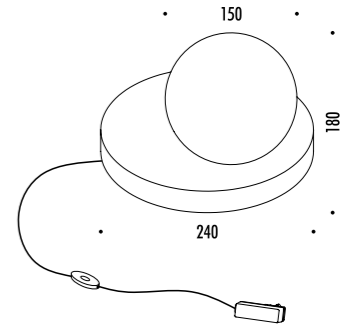

The sizes are expressed in millimeters.

DESIGN OMAR CARRAGLIA - 2019
LAMPADA DA TAVOLO - LEGNO - VETRO
TABLE LAMP - WOOD - GLASS

PIGRECO

CE  IP 20

193000	STANDARD	24 V DC - 6,5 W LED - 3000K - 450 lm - CRI > 90 CAVO NERO - DIMMER DRIVER LED INCLUSO INPUT 100-240 V - 50/60 Hz BLACK CABLE - DIMMER INCLUDES LED DRIVER INPUT 100-240 V - 50/60 Hz