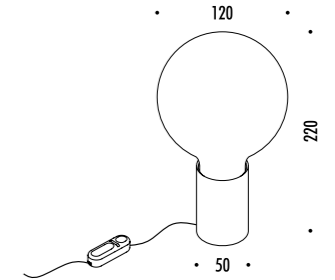

The sizes are expressed in millimeters.

DESIGN DAVIDE GROPPI - 2005
LAMPADA DA TAVOLO - METALLO
TABLE LAMP - METAL

EDISON

CE IP 20 0.5 m

134703	BIANCO OPACO / MATT WHITE	100-240 V - 50/60 Hz - MAX 10 W LED - E27 GLOBOLUX CAVO BIANCO - DIMMER - LAMPADINA LED INCLUSA WHITE CABLE - DIMMER - LED BULB INCLUDED
		 10 W LED - 3000K - 1055 lm - CRI > 80 - DIMMABLE - EFFICIENCY A+