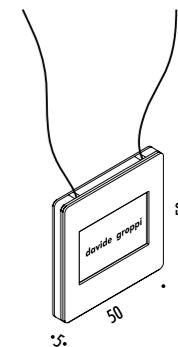

The sizes are expressed in millimeters.

DESIGN ALESSANDRA DALLAGIOVANNA - DAVIDE GROPPI - 2009
 CIONDOLO - METALLO - POLICARBONATO
 PENDANT - METAL - POLYCARBONATE

35MM

CE  IP 20

150900	STANDARD	0,3 W LED BATTERIE 2 x CR2032 INCLUDE LUCE A LENTA INTERMITTENZA IMMAGINE PERSONALIZZABILE - IMMAGINE NON INCLUSA BATTERIES 2 x CR2032 INCLUDED SLOWLY FLASHING LIGHT CUSTOMIZABLE IMAGE - IMAGE NOT INCLUDED