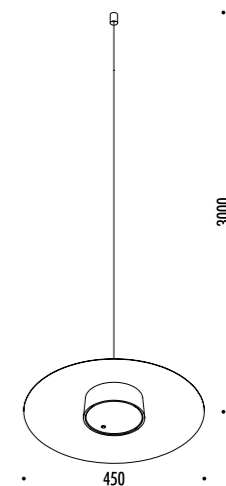

The sizes are expressed in millimeters.

DESIGN DAVIDE GROPPI - 2017  
LAMPADA A SOSPENSIONE - METACRILATO - METALLO  
SUSPENSION LAMP - METHACRYLATE - METAL

QuiQuoQua

CE IP 20

SHADE

CEILING ROSE

LED MODULE

189403	BIANCO OPACO / MATT WHITE	5 W LED - 3000K - 345 lm - CRI > 80 BATTERIA LITIO RICARICABILE 9 V DC - Li-Ion 5800 mAh MODULO LED MAGNETICO - MODULO LED NERO CARICABATTERIE INCLUSO INPUT 100-240 V - 50/60 Hz AUTONOMIA BATTERIA OTTO ORE RECHARGEABLE LITHIUM BATTERY 9 V DC - Li-Ion 5800 mAh MAGNETIC LED MODULE - BLACK LED MODULE CHARGER INCLUDED INPUT 100-240 V - 50/60 Hz BATTERY LIFE EIGHT HOURS
--------	---------------------------	---