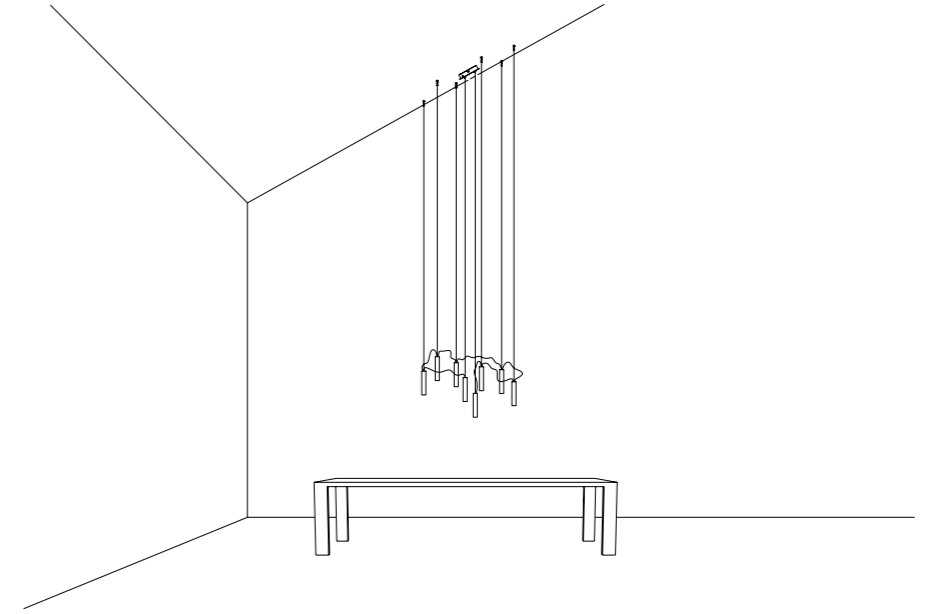

1A05300 - GANCIO PER SOFFITTO INCLINATO / SLOPED CEILING FIXING HOOK