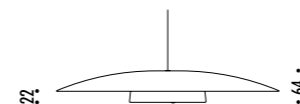

The sizes are expressed in millimeters.

DESIGN DAVIDE GROPPI - 2017  
LAMPADA A SOSPENSIONE - METACRILATO - METALLO  
SUSPENSION LAMP - METHACRYLATE - METAL

QuiQuoQua

CE IP 20

SHADE

CEILING ROSE

LED MODULE

189403	BIANCO OPACO / MATT WHITE	5 W LED - 3000K - 345 lm - CRI > 80 BATTERIA LITIO RICARICABILE 9 V DC - Li-Ion 5800 mAh MODULO LED MAGNETICO - MODULO LED NERO CARICABATTERIE INCLUSO INPUT 100-240 V - 50/60 Hz AUTONOMIA BATTERIA OTTO ORE RECHARGEABLE LITHIUM BATTERY 9 V DC - Li-Ion 5800 mAh MAGNETIC LED MODULE - BLACK LED MODULE CHARGER INCLUDED INPUT 100-240 V - 50/60 Hz BATTERY LIFE EIGHT HOURS
--------	---------------------------	---