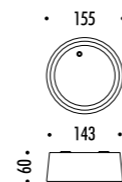

The sizes are expressed in millimeters.

DESIGN DAVIDE GROPPI - 2017  
LAMPADA A SOSPENSIONE - METACRILATO - METALLO  
SUSPENSION LAMP - METHACRYLATE - METAL

QuiQuoQua

CE IP 20

SHADE

CEILING ROSE

LED MODULE

189403	BIANCO OPACO / MATT WHITE	5 W LED - 3000K - 345 lm - CRI > 80 BATTERIA LITIO RICARICABILE 9 V DC - Li-Ion 5800 mAh MODULO LED MAGNETICO - MODULO LED NERO CARICABATTERIE INCLUSO INPUT 100-240 V - 50/60 Hz AUTONOMIA BATTERIA OTTO ORE RECHARGEABLE LITHIUM BATTERY 9 V DC - Li-Ion 5800 mAh MAGNETIC LED MODULE - BLACK LED MODULE CHARGER INCLUDED INPUT 100-240 V - 50/60 Hz BATTERY LIFE EIGHT HOURS
--------	---------------------------	---