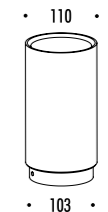

The sizes are expressed in millimeters.

DESIGN DAVIDE GROPPI - 2018
LAMPADA DA TAVOLO - METACRILATO - METALLO
TABLE LAMP - METHACRYLATE - METAL

BUGIA

CE  IP 20

194908	OTTONE SPAZZOLATO / BRUSHED BRASS	<p>2 W LED - 3000K - 120 lm - CRI > 80</p> <p>BATTERIA LITIO RICARICABILE 5 V DC - Li-Poly 3900 mAh - MICRO USB</p> <p>DIFFUSORE BIANCO OPACO - BASE IN OTTONE</p> <p>CARICABATTERIE INCLUSO INPUT 100-240 V - 50/60 Hz</p> <p>AUTONOMIA BATTERIA NOVE ORE</p> <p>RECHARGEABLE LITHIUM BATTERY 5 V DC - Li-Poly 3900 mAh - MICRO USB</p> <p>MATT WHITE DIFFUSER - BRASS BASE</p> <p>INCLUDES CHARGER INPUT 100-240 V - 50/60 Hz</p> <p>BATTERY LIFE NINE HOURS</p>
--------	-----------------------------------	---