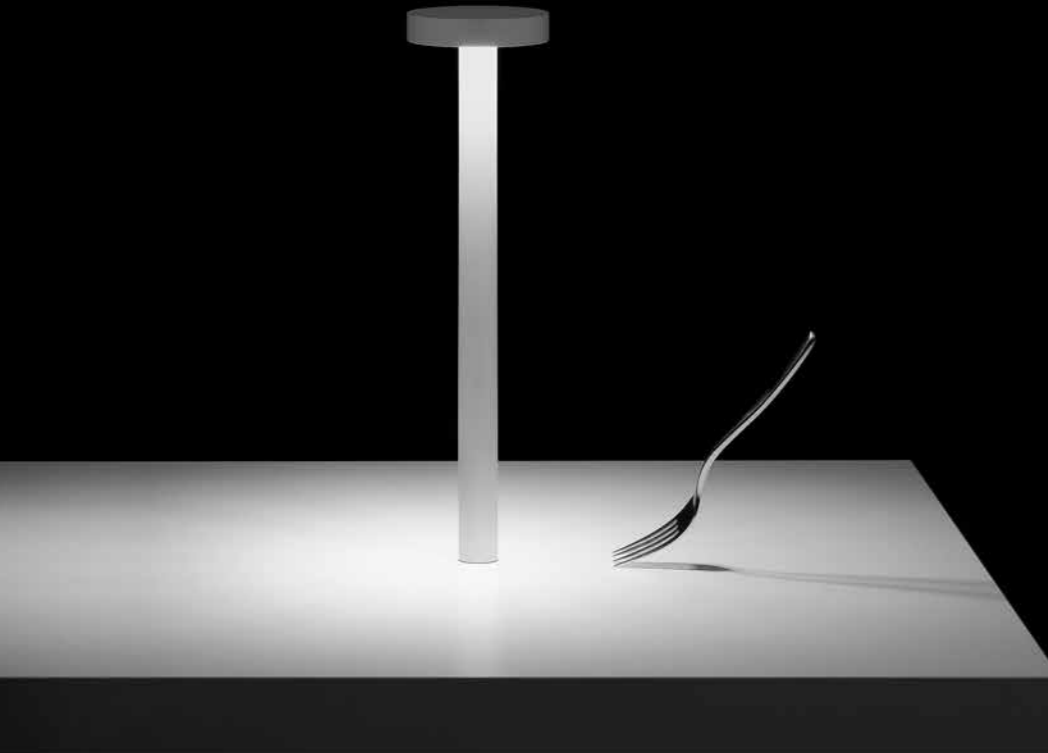

Compasso d'Oro ADI  
Mention of Honour  
2016

DESIGN DAVIDE GROPPI - 2013  
TABLE LAMP - ABS - METHACRYLATE - METAL

Tetalet

The sizes are expressed in millimeters / inches.

1A0310303	MATT WHITE - 3000K	2 W LED - 178 lm - CRI 90 RECHARGEABLE BATTERY 4,8 V NiMH 4300 mAh MAGNETIC FIXING - INCLUDES CHARGER INPUT 100-240 V - 50/60 Hz ON/OFF TOUCH - BATTERY LIFE TWELVE HOURS
1A0310303-27	MATT WHITE - 2700K	
1A0310403	MATT BLACK - 3000K	
1A0310403-27	MATT BLACK - 2700K	
1A0311803	MATT GOLD - 3000K	
1A0311803-27	MATT GOLD - 2700K	

ACCESSORI OPZIONALI / OPTIONAL ACCESSORIES

1A0430303	MATT WHITE	RECHARGEABLE BATTERY 4,8 V NiMH 4300 mAh
1A0430403	MATT BLACK	
1A0431803	MATT GOLD	

50650610	STANDARD	CHARGER INPUT 100-240 V - 50/60 Hz - OUTPUT 800 mA DC - 4,8-12 V - 36 W - IP20
----------	----------	---