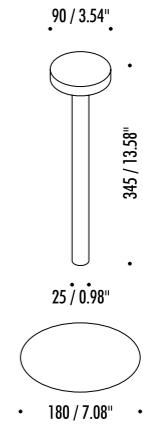

Compasso d'Oro ADI  
Mention of Honour  
2016

DESIGN DAVIDE GROPPI - 2013  
TABLE LAMP - ABS - METHACRYLATE - METAL

Tetalet

The sizes are expressed in millimeters / inches.

1A0310303	MATT WHITE - 3000K	2 W LED - 178 lm - CRI 90 RECHARGEABLE BATTERY 4,8 V NiMH 4300 mAh MAGNETIC FIXING - INCLUDES CHARGER INPUT 100-240 V - 50/60 Hz ON/OFF TOUCH - BATTERY LIFE TWELVE HOURS
1A0310303-27	MATT WHITE - 2700K	
1A0310403	MATT BLACK - 3000K	
1A0310403-27	MATT BLACK - 2700K	
1A0311803	MATT GOLD - 3000K	
1A0311803-27	MATT GOLD - 2700K	

ACCESSORI OPZIONALI / OPTIONAL ACCESSORIES

1A0430303	MATT WHITE	RECHARGEABLE BATTERY 4,8 V NiMH 4300 mAh
1A0430403	MATT BLACK	
1A0431803	MATT GOLD	

50650610	STANDARD	CHARGER INPUT 100-240 V - 50/60 Hz - OUTPUT 800 mA DC - 4,8-12 V - 36 W - IP20
----------	----------	---