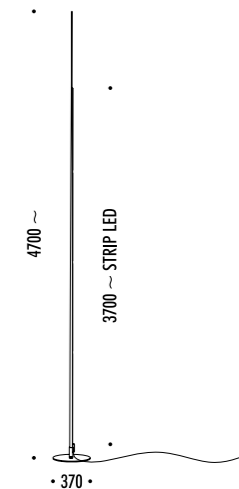

The sizes are expressed in millimeters.

DESIGN DAVIDE GROPPI - GIORGIO RAVA - 2020  
 LAMPADA DA ESTERNO - FIBRA DI VETRO - METALLO  
 OUTDOOR LAMP - FIBERGLASS - METAL

CE  IP 65

ORIGINE OUTDOOR

1A08904	NERO OPACO / MATT BLACK	24 V DC - 40 W LED - 3000K - 2380 lm - CRI > 90 CAVO NERO 5 m DRIVER LED INCLUSO INPUT 110-240 V - 50/60 Hz - IP67 - DIMMERABILE 1-10 V BLACK CABLE 5 m INCLUDES LED DRIVER INPUT 110-240 V - 50/60 Hz - IP67 - 1-10 V DIMMABLE