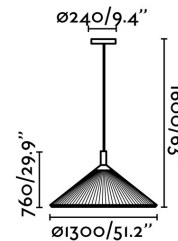

## SAIGON IN Black pendant lamp ø1300

Ref. 20127

SAIGON IN is a pendant light designed by Nahtrang available in different colours. This luminary has an original shade made with ribbons, creating an optical illusion of compact shade. SAIGON IN is perfect for home lighting and hotel halls. Made in Europe.

### Specifications

<b>Bulb:</b>	4 X E27 MAX 15W LED
<b>Bulb included:</b>	No
<b>Transformer:</b>	
<b>Transformer included:</b>	No
<b>Voltage:</b>	100-240V
<b>Operating Frequency:</b>	
<b>IP:</b>	20
<b>Class:</b>	II
<b>Material:</b>	Metal and textile shade
<b>Designer:</b>	NAHTRANG
<b>Recommended bulb:</b>	
<b>Length:</b>	1300 mm
<b>Net Width:</b>	1300 mm
<b>Height:</b>	760 mm
<b>Diameter:</b>	1300 Ø
<b>Net Weight:</b>	18.00 kg
<b>Volume:</b>	1.35247 m3