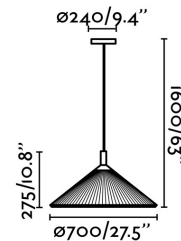

## SAIGON IN Black pendant lamp ø700

Ref. 20119

The indoor version of SAIGON is here! SAIGON is a pendant light designed by Nahtrang available in different colours. This luminary has an original shade made with ribbons, creating an optical illusion of compact shade. SAIGON IN is perfect for home lighting and hotel halls. Made in Europe.

### Specifications

<b>Bulb:</b>	3 X E27 MAX 15W LED
<b>Bulb included:</b>	No
<b>Transformer:</b>	
<b>Transformer included:</b>	No
<b>Voltage:</b>	100-240V
<b>Operating Frequency:</b>	
<b>IP:</b>	20
<b>Class:</b>	II
<b>Material:</b>	Metal and textile shade
<b>Designer:</b>	NAHTRANG
<b>Recommended bulb:</b>	17464
<b>Length:</b>	700 mm
<b>Net Width:</b>	700 mm
<b>Height:</b>	275 mm
<b>Net Weight:</b>	6.50 kg
<b>Volume:</b>	0.20794 m3