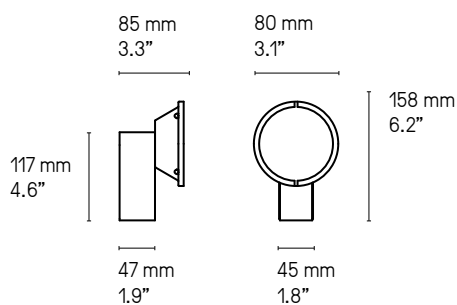

Finitions Finishes ①

Laiton satiné SB Satin brass	Graphite satiné SG Satin graphite	Nickel satiné SN Satin nickel	Cuivre satiné SC Satin copper
Laiton poli PB Polished brass	Graphite poli PG Polished graphite	Nickel poli PN Polished nickel	Cuivre poli PC Polished copper

Finitions Finishes ②

Bleu foncé DB Dark Blue	Bleu clair LB Light Blue	Goyave GU Guava	Bordeau DR Dark Red
Mangue MA Mango	Vert vintage VG Vintage Green		
Laiton satiné SB Satin brass	Graphite satiné SG Satin graphite	Nickel satiné SN Satin nickel	Cuivre satiné SC Satin copper

Matériaux Material

Tous – All Laiton massif et acier peint Solid Brass and painted steel	Diffuseur PMMA blanc texturé Textured white PMMA diffuser	Lampe de Table – Table Lamp Câble textile noir Black textile cable

Source Lamping

Lampe de table – Table lamp LED 1100 lm 2700°K	Alim. intégrée 110-220V Power supply 110-220V	Variable Dimmable
Appliques – Wall lights LED 430 lm 2700°K	230V direct 120V direct	Variable (phase cut) Dimmable (phase cut)

Designer

Émilie Cathelineau

Applique XS V1 – Wall light XS V1