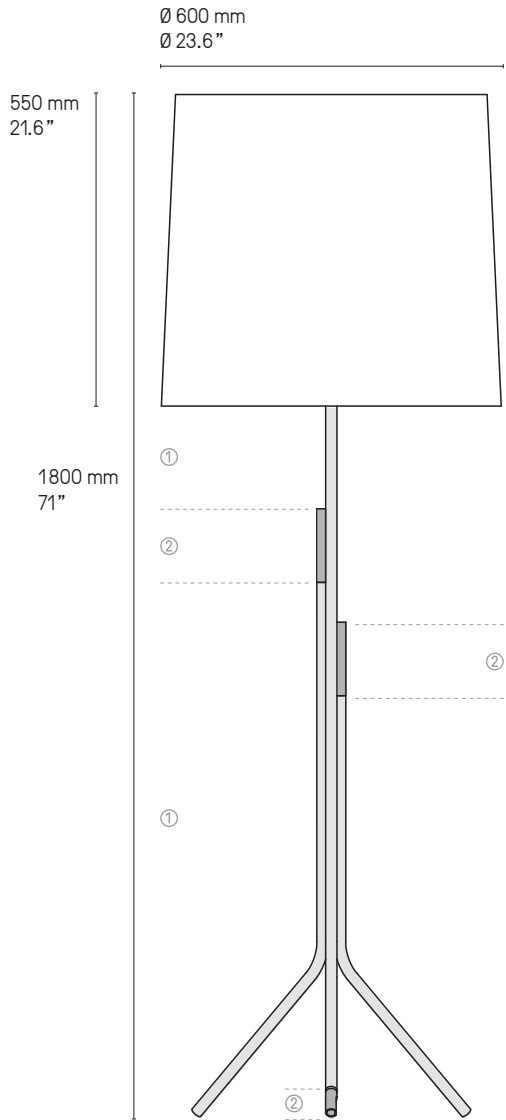

Matériaux
Material

Laiton massif Solid Brass	Abat-jour Drop Paper® M1 Lampshade Drop Paper® M1	Câble textile noir (longueur ≈ 2 m) Black textile cable (length ≈ 79")
------------------------------	------------------------------------------------------	---------------------------------------------------------------------------

Source
Lamping

Lampadaire – Floor lamp 1 x E27 205 W max. Ampoule non fournie 1 x E27 205 W max. Bulb not included	Variateur à pied Foot operated dimmer	Variation* Dimming*
1 x E26 type A 150 W. Bulb not included	Foot operated switch	
Lampe de table – Table lamp 1 x E27 105 W max. Ampoule non fournie 1 x E27 105 W max. Bulb not included	Interrupteur sur câble Cable switch	
1 x E26 type A 100 W. Bulb not included	Cable switch	

Lampe de table – Table lamp

Version LED et DALI sur demande.
LED and DALI version upon request.

NUANCIER - FINISH OPTIONS

LAITON - BRASS

- | | |
|-------------------------------------|-----------------------------------------|
| ① Laiton satiné
SB Satin brass | ② Graphite satiné
SG Satin graphite |
| ③ Nickel satiné
SN Satin nickel | ④ Cuivre satiné
SC Satin copper |
| ⑤ Laiton poli
PB Polished brass | ⑥ Graphite poli
PG Polished graphite |
| ⑦ Nickel poli
PN Polished nickel | ⑧ Cuivre poli
PC Polished copper |