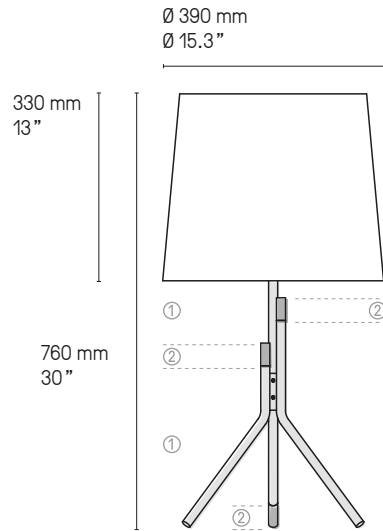

Lampe de table – Table lamp

Version LED et DALI sur demande.
LED and DALI version upon request.