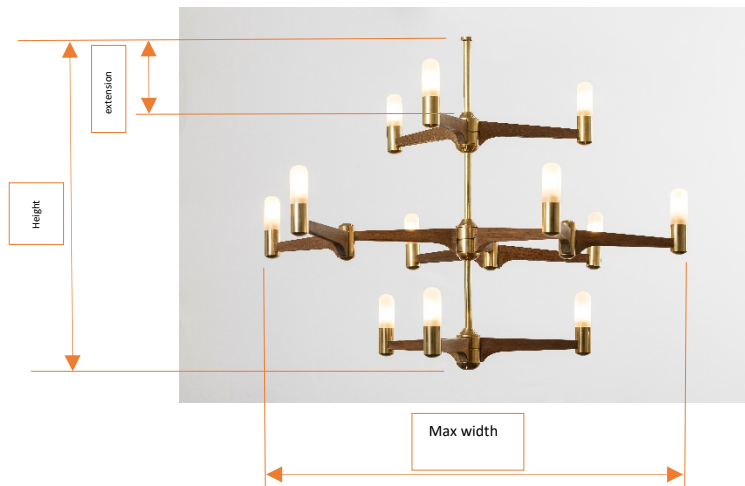

## Guinevere 12 arm 3L Technical specification

Dimensions: max width 780mm    Height: 620mm (includes 150mm fixed ext. rod as standard)

extension drop can be a fixed 150mm or 300mm or adjustable up to 3m

Model ref.	+	Finish	+	fixed rod 150/300 mm	or +	adjustable cable (3m max)
		Brass detail / wooden stem				
						(pls specify one suspension option)
GU12/3L/PB/LO		polished brass/light oak		F150 or F300	or	ADJ
GU12/3L/PB/DW		polished brass/dark walnut		F150 or F300	or	ADJ
GU12/3L/PB/MB		polished brass/matte black		F150 or F300	or	ADJ
GU12/3L/SB/LO		satin brass/light oak		F150 or F300	or	ADJ
GU12/3L/SB/DW		satin brass/dark walnut		F150 or F300	or	ADJ
GU12/3L/SB/MB		satin brass/matte black		F150 or F300	or	ADJ
GU12/3L/BB/LO		burnished brass/light oak		F150 or F300	or	ADJ
GU12/3L/BB/DW		burnished brass/dark walnut		F150 or F300	or	ADJ
GU12/3L/BB/MB		burnished brass/matte black		F150 or F300	or	ADJ
GU12/3L/PC/LO		polished chrome/light oak		F150 or F300	or	ADJ
GU12/3L/PC/DW		polished chrome/dark walnut		F150 or F300	or	ADJ
GU12/3L/PC/MB		polished chrome/matte black		F150 or F300	or	ADJ
GU12/3L/SC/LO		satin chrome/light oak		F150 or F300	or	ADJ
GU12/3L/SC/DW		satin chrome/dark walnut		F150 or F300	or	ADJ
GU12/3L/SC/MB		satin chrome/matte black		F150 or F300	or	ADJ

Lamp Type: 12 x G9 LED 2700K mains dimmable (included )

Manufactured in accordance with EN60598-1

No of cartons 1

Packaged dimensions Carton 1 (main body)

Packed weight Carton 1

Made in Britain