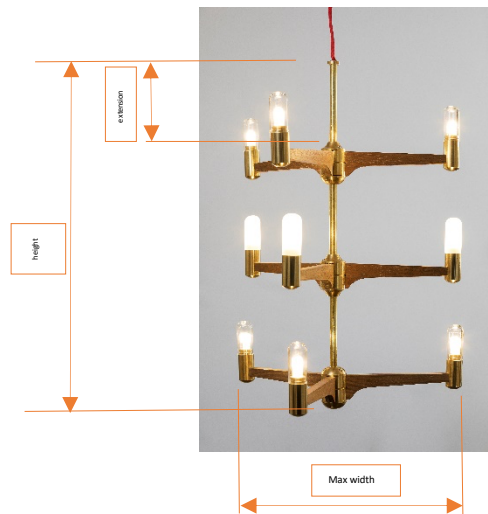

Guinevere 9 arm 3L Technical specification

Dimensions: max width 420mm Height: 620mm (includes 150mm fixed ext. rod as standard)
 extension drop can be a fixed 150mm or 300mm or adjustable up to 3m

Model ref.	+	Finish	+	fixed rod 150/300 mm	or +	adjustable cable (3m max)
		Brass detail / wooden stem				(pls specify one suspension option)
GU9/3L/PB/LO		polished brass/light oak		F150 or F300	or	ADJ
GU9/3L/PB/DW		polished brass/dark walnut		F150 or F300	or	ADJ
GU9/3L/PB/MB		polished brass/matt black		F150 or F300	or	ADJ
GU9/3L/SB/LO		satin brass/light oak		F150 or F300	or	ADJ
GU9/3L/SB/DW		satin brass/dark walnut		F150 or F300	or	ADJ
GU9/3L/SB/MB		satin brass/matt black		F150 or F300	or	ADJ
GU9/3L/BB/LO		burnished brass/light oak		F150 or F300	or	ADJ
GU9/3L/BB/DW		burnished brass/dark walnut		F150 or F300	or	ADJ
GU9/3L/BB/MB		burnished brass/matt black		F150 or F300	or	ADJ
GU9/3L/PC/LO		polished chrome/light oak		F150 or F300	or	ADJ
GU9/3L/PC/DW		polished chrome/dark walnut		F150 or F300	or	ADJ
GU9/3L/PC/MB		polished chrome/matt black		F150 or F300	or	ADJ
GU9/3L/SC/LO		satin chrome/light oak		F150 or F300	or	ADJ
GU9/3L/SC/DW		satin chrome/dark walnut		F150 or F300	or	ADJ
GU9/3L/SC/MB		satin chrome/matt black		F150 or F300	or	ADJ

Model ref. + **Finish** + **fixed rod 150/300 mm**
Brass detail / wooden stem or + **adjustable cable (3m max)**
(pls specify one suspension option)

GU9/3L/BC/LO	brushed copper/light oak	F150 or F300	or	ADJ
GU9/3L/BC/DW	brushed copper/dark walnut	F150 or F300	or	ADJ
GU9/3L/BC/MB	brushed copper/matt black	F150 or F300	or	ADJ
GU9/3L/RG/LO	rose gold 24K/light oak	F150 or F300	or	ADJ
GU9/3L/RG/DW	rose gold 24K/dark walnut	F150 or F300	or	ADJ
GU9/3L/RG/MB	rose gold 24K/matt black	F150 or F300	or	ADJ

Glass shade options : acid etched (AE) , clear (CG)

Example order for a Guinevere pendant (9 arm 3 tier) with satin chrome detail, light oak stem, , 300m fixed drop and clear glass shades is: GU9/3L/SC/LO/F300/CG