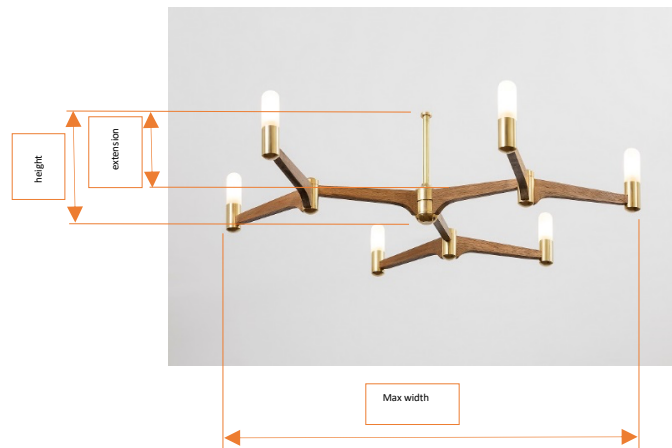

Guinevere 6 arm 1L Technical specification

Dimensions: max width 780mm Height: 194mm (includes 150mm fixed ext. rod as standard)

extension drop can be a fixed 150mm or 300mm or adjustable up to 3m

Model ref.	+	Finish	+	fixed rod 150/300 mm	or +	adjustable cable (3m max)
		Brass detail / wooden stem				
						(pls specify one suspension option)
GU6/1L/PB/LO		polished brass/light oak		F150 or F300	or	ADJ
GU6/1L/PB/DW		polished brass/dark walnut		F150 or F300	or	ADJ
GU6/1L/PB/MB		polished brass/matt black		F150 or F300	or	ADJ
GU6/1L/SB/LO		satin brass/light oak		F150 or F300	or	ADJ
GU6/1L/SB/DW		satin brass/dark walnut		F150 or F300	or	ADJ
GU6/1L/SB/MB		satin brass/matt black		F150 or F300	or	ADJ
GU6/1L/BB/LO		burnished brass/light oak		F150 or F300	or	ADJ
GU6/1L/BB/DW		burnished brass/dark walnut		F150 or F300	or	ADJ
GU6/1L/BB/MB		burnished brass/matt black		F150 or F300	or	ADJ
GU6/1L/PC/LO		polished chrome/light oak		F150 or F300	or	ADJ
GU6/1L/PC/DW		polished chrome/dark walnut		F150 or F300	or	ADJ
GU6/1L/PC/MB		polished chrome/matt black		F150 or F300	or	ADJ
GU6/1L/SC/LO		satin chrome/light oak		F150 or F300	or	ADJ
GU6/1L/SC/DW		satin chrome/dark walnut		F150 or F300	or	ADJ
GU6/1L/SC/MB		satin chrome/matt black		F150 or F300	or	ADJ

Model ref. + **Finish** + **fixed rod 150/300 mm**

Brass detail / wooden stem

or + **adjustable cable (3m max)**

(pls specify one suspension option)

GU6/1L/BC/LO	brushed copper/light oak	F150 or F300	or	ADJ
GU6/1L/BC/DW	brushed copper/dark walnut	F150 or F300	or	ADJ
GU6/1L/BC/MB	brushed copper/matt black	F150 or F300	or	ADJ
GU6/1L/RG/LO	rose gold 24K/light oak	F150 or F300	or	ADJ
GU6/1L/RG/DW	rose gold 24K/dark walnut	F150 or F300	or	ADJ
GU6/1L/RG/MB	rose gold 24K/matt black	F150 or F300	or	ADJ

Glass shade options : acid etched (AE) , clear (CG)

Example order for a Guinevere pendant (6 arm 1 tier) with burnished brass detail, dark walnut stem, 300mm drop rod and acid etched glass shades is: GU6/1L/BB/DW/F300/AE