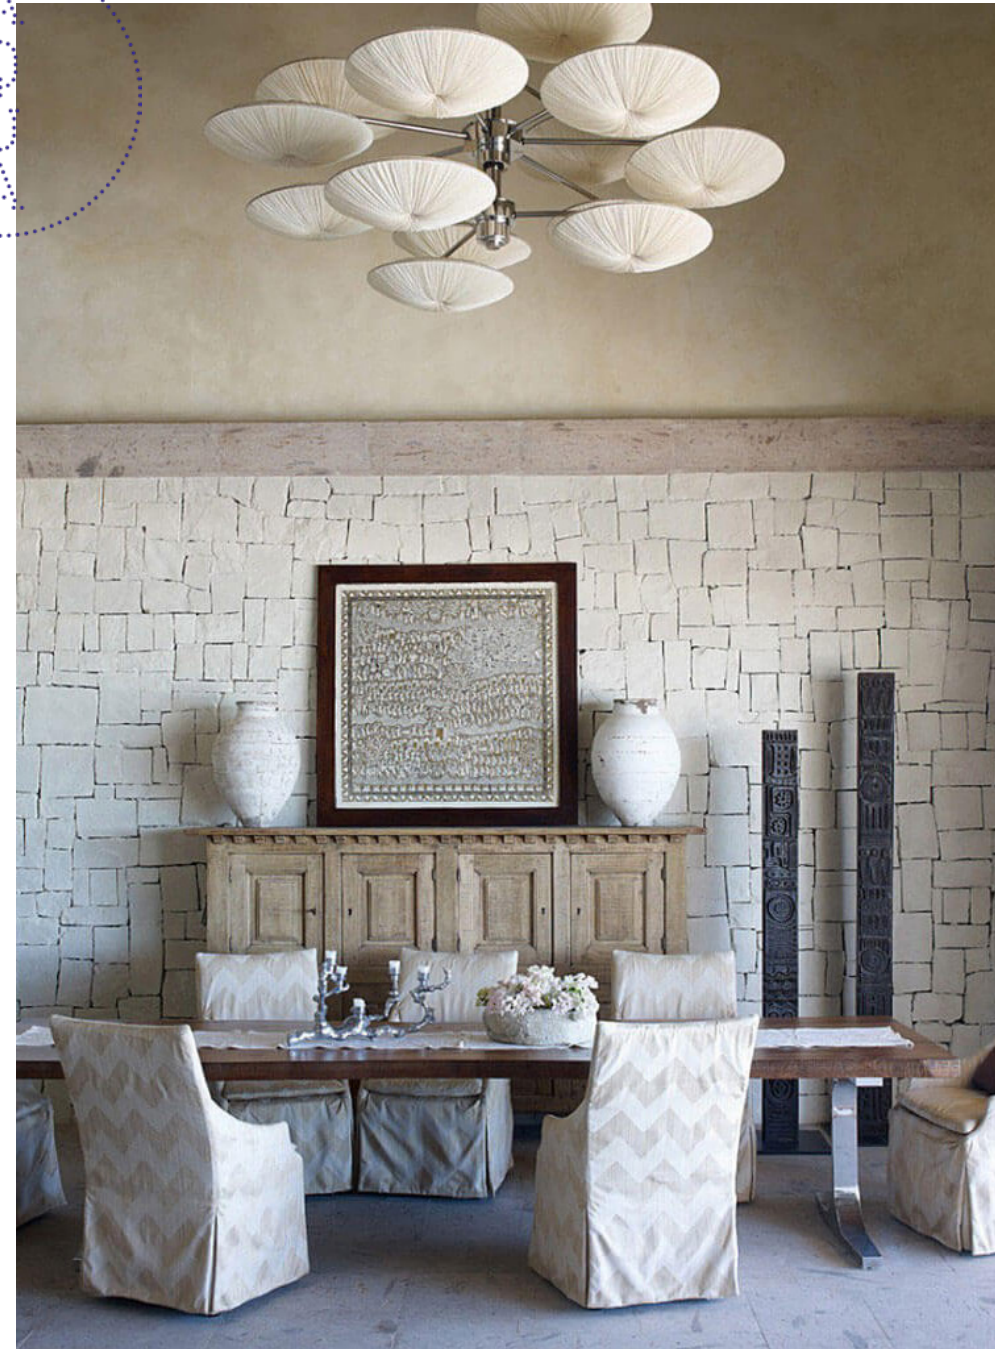

Sunsa 10/60 Chandelier

The Sunsa 10 chandelier is like a colony of luminous of flying saucers, or lily pads floating on the surface of a lake. It evolved from a site-specific project in Valencia, which developed into the Sunsa range, now part of

the Stand By Family. It is possible to customize this chandelier to fit a number of spaces, and its character can change dramatically based on which color silk shades it uses.

Dimensions	51x0x300 Ø224cm / 20.1x0x118.1 Ø88.2"
Material	Silk on metal
Bulb	E27 / E26 10-12W LED (dimmable)
Voltage	240v / 120v
Weight	119kg / 262.3lb
Package: 11 boxes	10x 72x25x74cm / 28.3x9.8x29.1", 6.2kg / 13.7lb 1x 320x40x50cm / 126x15.7x19.7"
Total weight	180kg / 396.8lb

Sunsa 10/76 Chandelier

The Sunsa 10 chandelier is like a colony of luminous of flying saucers, or lily pads floating on the surface of a lake. It evolved from a site-specific project in Valencia, which developed into the Sunsa range, now part of

the Stand By Family. It is possible to customize this chandelier to fit a number of spaces, and its character can change dramatically based on which color silk shades it uses.

Dimensions	51x0x300 Ø254cm / 20x0x118 Ø100"
Material	Silk on metal
Bulb	E27 / E26 10-12W LED (dimnable)
Voltage	240v / 120v
Weight	137kg / 53.9
Package: 11 boxes	10x 182x25x85cm / 32.3x9.8x33.5", 8kg / 17.6lb 1x 320x40x50cm / 125.9x15.7x19.7"
Total weight	200kg / 440.9lb