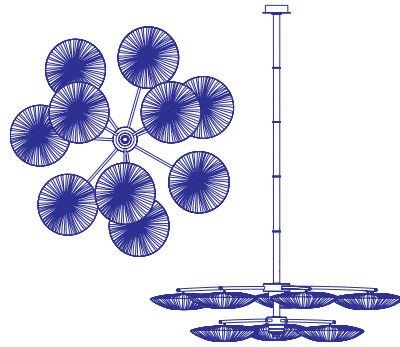

Sunsa 10/60 Chandelier

The Sunsa 10 chandelier is like a colony of luminous of flying saucers, or lily pads floating on the surface of a lake. It evolved from a site-specific project in Valencia, which developed into the Sunsa range, now part of

the Stand By Family. It is possible to customize this chandelier to fit a number of spaces, and its character can change dramatically based on which color silk shades it uses.

Dimensions	51x0x300 Ø224cm / 20.1x0x118.1 Ø88.2"
Material	Silk on metal
Bulb	E27 / E26 10-12W LED (dimmable)
Voltage	240v / 120v
Weight	119kg / 262.3lb
Package: 11 boxes	10x 72x25x74cm / 28.3x9.8x29.1", 6.2kg / 13.7lb 1x 320x40x50cm / 126x15.7x19.7"
Total weight	180kg / 396.8lb

Sunsa 10/76 Chandelier

The Sunsa 10 chandelier is like a colony of luminous of flying saucers, or lily pads floating on the surface of a lake. It evolved from a site-specific project in Valencia, which developed into the Sunsa range, now part of

the Stand By Family. It is possible to customize this chandelier to fit a number of spaces, and its character can change dramatically based on which color silk shades it uses.

Dimensions	51x0x300 Ø254cm / 20x0x118 Ø100"
Material	Silk on metal
Bulb	E27 / E26 10-12W LED (dimnable)
Voltage	240v / 120v
Weight	137kg / 53.9
Package: 11 boxes	10x 182x25x85cm / 32.3x9.8x33.5", 8kg / 17.6lb 1x 320x40x50cm / 125.9x15.7x19.7"
Total weight	200kg / 440.9lb