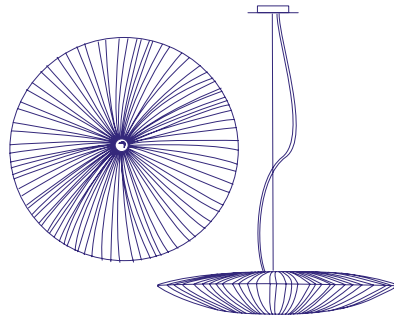

Stand By 122 Pendant Light

The Stand By pendant light is simple but elegant. Shaped like a round disc, it is powerful enough to radiate light across large areas and adds character and refinement to any space. The

Stand By Family of wall and ceiling fixtures is a versatile and adaptable contemporary lighting collection, with pieces available in multiple sizes and colors.

Dimensions	D:22 Ø122cm / D:8.7 Ø48"
Material	Silk on metal
Bulb	E27 / E26 10-12W LED (dimnable)
Voltage	240v / 120v
Weight	14kg / 30.9lb
Package	135x32x133cm / 53.1x12.6x52.4", 21.8kg / 48.1lb

Stand By 156 Pendant Light

The Stand By pendant light is simple but elegant. Shaped like a round disc, it is powerful enough to radiate light across large areas and adds character and refinement to any space. The

Stand By Family of wall and ceiling fixtures is a versatile and adaptable contemporary lighting collection, with pieces available in multiple sizes and colors.

Dimensions	D:23 Ø156cm / D:9.1 Ø61.4"
Material	Silk on metal
Bulb	E27 / E26 10-12W LED (dimmable)
Voltage	240v / 120v
Weight	20kg / 44.1lb
Package	172x33x172cm / 67.7x13x67.7", 33kg / 72.8lb