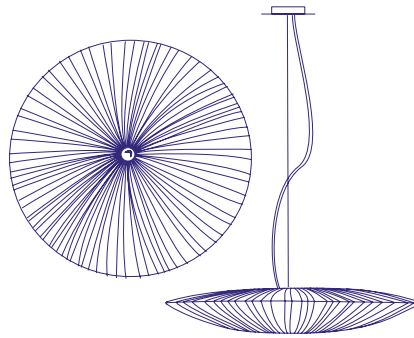

Stand By 122 Pendant Light

The Stand By pendant light is simple but elegant. Shaped like a round disc, it is powerful enough to radiate light across large areas and adds character and refinement to any space. The

Stand By Family of wall and ceiling fixtures is a versatile and adaptable contemporary lighting collection, with pieces available in multiple sizes and colors.

Dimensions	D:22 Ø122cm / D:8.7 Ø48"
Material	Silk on metal
Bulb	E27 / E26 10-12W LED (dimnable)
Voltage	240v / 120v
Weight	14kg / 30.9lb
Package	135x32x133cm / 53.1x12.6x52.4", 21.8kg / 48.1lb

Stand By 156 Pendant Light

The Stand By pendant light is simple but elegant. Shaped like a round disc, it is powerful enough to radiate light across large areas and adds character and refinement to any space. The

Stand By Family of wall and ceiling fixtures is a versatile and adaptable contemporary lighting collection, with pieces available in multiple sizes and colors.

Dimensions	D:23 Ø156cm / D:9.1 Ø61.4"
Material	Silk on metal
Bulb	E27 / E26 10-12W LED (dimmable)
Voltage	240v / 120v
Weight	20kg / 44.1lb
Package	172x33x172cm / 67.7x13x67.7", 33kg / 72.8lb