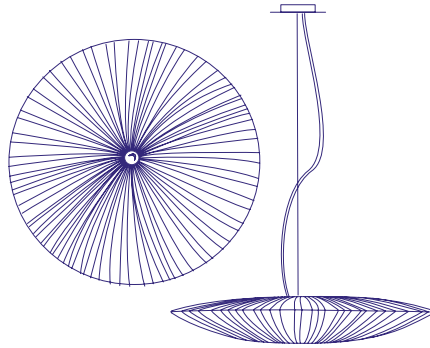

Stand By Family of wall and ceiling fixtures is a versatile and adaptable contemporary lighting collection, with pieces available in multiple sizes and colors.

Dimensions	D:22 Ø122cm / D:8.7 Ø48"
Material	Silk on metal
Bulb	E27 / E26 10-12W LED (dimnable)
Voltage	240v / 120v
Weight	14kg / 30.9lb
Package	135x32x133cm / 53.1x12.6x52.4", 21.8kg / 48.1lb

Stand By Family of wall and ceiling fixtures is a versatile and adaptable contemporary lighting collection, with pieces available in multiple sizes and colors.

Dimensions	D:23 Ø156cm / D:9.1 Ø61.4"
Material	Silk on metal
Bulb	E27 / E26 10-12W LED (dimmable)
Voltage	240v / 120v
Weight	20kg / 44.1lb
Package	172x33x172cm / 67.7x13x67.7", 33kg / 72.8lb

Stand By 186 Pendant Light

The Stand By pendant light is simple but elegant. Shaped like a round disc, it is powerful enough to radiate light across large areas and adds character and refinement to any space. The

Stand By Family of wall and ceiling fixtures is a versatile and adaptable contemporary lighting collection, with pieces available in multiple sizes and colors.

Dimensions	D:27 Ø186cm / D:10.6 Ø73.2"
Material	Silk on metal
Bulb	E27 / E26 10-12W LED (dimnable)
Voltage	240v / 120v
Weight	22.5kg / 49.6lb
Package	200x36x212cm / 78.7x14.2x83.5", 47.5kg / 104.7lb