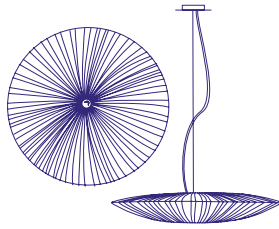

Stand By 60 Pendant Light

The Stand By pendant light is simple but elegant. Shaped like a round disc, it is powerful enough to radiate light across large areas and adds character and refinement to any space. The

Stand By Family of wall and ceiling fixtures is a versatile and adaptable contemporary lighting collection, with pieces available in multiple sizes and colors.

Dimensions	D:15 Ø60cm / D:5.9 Ø23.6"
Material	Silk on metal
Bulb	E27 / E26 10-12W LED (dimnable)
Voltage	240v / 120v
Weight	4kg / 8.7lb
Package	72x25x74cm / 28.3x9.8x29.1", 6.2kg / 13.7lb

Stand By 68 Pendant Light

The Stand By pendant light is simple but elegant. Shaped like a round disc, it is powerful enough to radiate light across large areas and adds character and refinement to any space. The

Stand By Family of wall and ceiling fixtures is a versatile and adaptable contemporary lighting collection, with pieces available in multiple sizes and colors.

Dimensions	D:16 Ø68cm / D:6.3 Ø26.8"
Material	Silk on metal
Bulb	E27 / E26 10-12W LED (dimnable)
Voltage	240v / 120v
Weight	4.6kg / 10.1lb
Package	82x24x73cm / 32.3x9.4x28.7", 7.4kg / 16.3lb