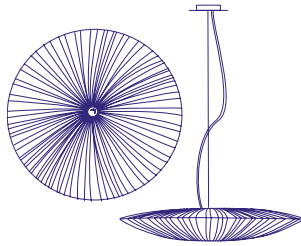

Stand By 60 Pendant Light

The Stand By pendant light is simple but elegant. Shaped like a round disc, it is powerful enough to radiate light across large areas and adds character and refinement to any space. The

Stand By Family of wall and ceiling fixtures is a versatile and adaptable contemporary lighting collection, with pieces available in multiple sizes and colors.

Dimensions	D:15 Ø60cm / D:5.9 Ø23.6"
Material	Silk on metal
Bulb	E27 / E26 10-12W LED (dimnable)
Voltage	240v / 120v
Weight	4kg / 8.7lb
Package	72x25x74cm / 28.3x9.8x29.1", 6.2kg / 13.7lb

Stand By 68 Pendant Light

The Stand By pendant light is simple but elegant. Shaped like a round disc, it is powerful enough to radiate light across large areas and adds character and refinement to any space. The

Stand By Family of wall and ceiling fixtures is a versatile and adaptable contemporary lighting collection, with pieces available in multiple sizes and colors.

Dimensions	D:16 Ø68cm / D:6.3 Ø26.8"
Material	Silk on metal
Bulb	E27 / E26 10-12W LED (dimnable)
Voltage	240v / 120v
Weight	4.6kg / 10.1lb
Package	82x24x73cm / 32.3x9.4x28.7", 7.4kg / 16.3lb