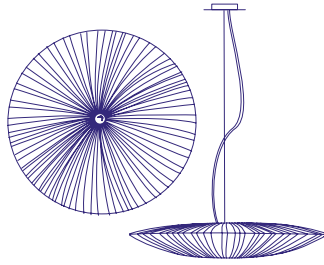

Stand By Family of wall and ceiling fixtures is a versatile and adaptable contemporary lighting collection, with pieces available in multiple sizes and colors.

Dimensions	D:15 Ø60cm / D:5.9 Ø23.6"
Material	Silk on metal
Bulb	E27 / E26 10-12W LED (dimnable)
Voltage	240v / 120v
Weight	4kg / 8.7lb
Package	72x25x74cm / 28.3x9.8x29.1", 6.2kg / 13.7lb

Stand By Family of wall and ceiling fixtures is a versatile and adaptable contemporary lighting collection, with pieces available in multiple sizes and colors.

Dimensions	D:16 Ø68cm / D:6.3 Ø26.8"
Material	Silk on metal
Bulb	E27 / E26 10-12W LED (dimnable)
Voltage	240v / 120v
Weight	4.6kg / 10.1lb
Package	82x24x73cm / 32.3x9.4x28.7", 7.4kg / 16.3lb

Stand By 76 Pendant Light

The Stand By pendant light is simple but elegant. Shaped like a round disc, it is powerful enough to radiate light across large areas and adds character and refinement to any space. The

Stand By Family of wall and ceiling fixtures is a versatile and adaptable contemporary lighting collection, with pieces available in multiple sizes and colors.

Dimensions	D:16 Ø76cm / D:6.3 Ø29.9"
Material	Silk on metal
Bulb	E27 / E26 10-12W LED (dimnable)
Voltage	240v / 120v
Weight	5.7kg / 12.6lb
Package	82x25x85cm / 32.3x9.8x33.5", 8kg / 17.6lb