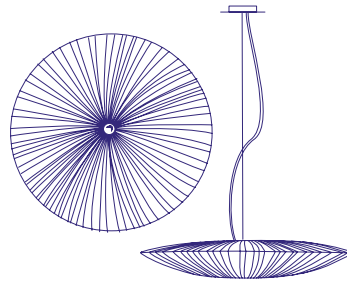

Stand By Family of wall and ceiling fixtures is a versatile and adaptable contemporary lighting collection, with pieces available in multiple sizes and colors.

Dimensions	D:16 Ø68cm / D:6.3 Ø26.8"
Material	Silk on metal
Bulb	E27 / E26 10-12W LED (dimnable)
Voltage	240v / 120v
Weight	4.6kg / 10.1lb
Package	82x24x73cm / 32.3x9.4x28.7", 7.4kg / 16.3lb

Stand By Family of wall and ceiling fixtures is a versatile and adaptable contemporary lighting collection, with pieces available in multiple sizes and colors.

Dimensions	D:16 Ø76cm / D:6.3 Ø29.9"
Material	Silk on metal
Bulb	E27 / E26 10-12W LED (dimnable)
Voltage	240v / 120v
Weight	5.7kg / 12.6lb
Package	82x25x85cm / 32.3x9.8x33.5", 8kg / 17.6lb

Stand By 84 Pendant Light

The Stand By pendant light is simple but elegant. Shaped like a round disc, it is powerful enough to radiate light across large areas and adds character and refinement to any space. The

Stand By Family of wall and ceiling fixtures is a versatile and adaptable contemporary lighting collection, with pieces available in multiple sizes and colors.

Dimensions	D:17 Ø84cm / D:6.7 Ø33.1"
Material	Silk on metal
Bulb	E27 / E26 10-12W LED (dimnable)
Voltage	240v / 120v
Weight	6.1kg / 13.4lb
Package	99x32x100cm / 39x12.6x39.4", 12.5kg / 27.5lb