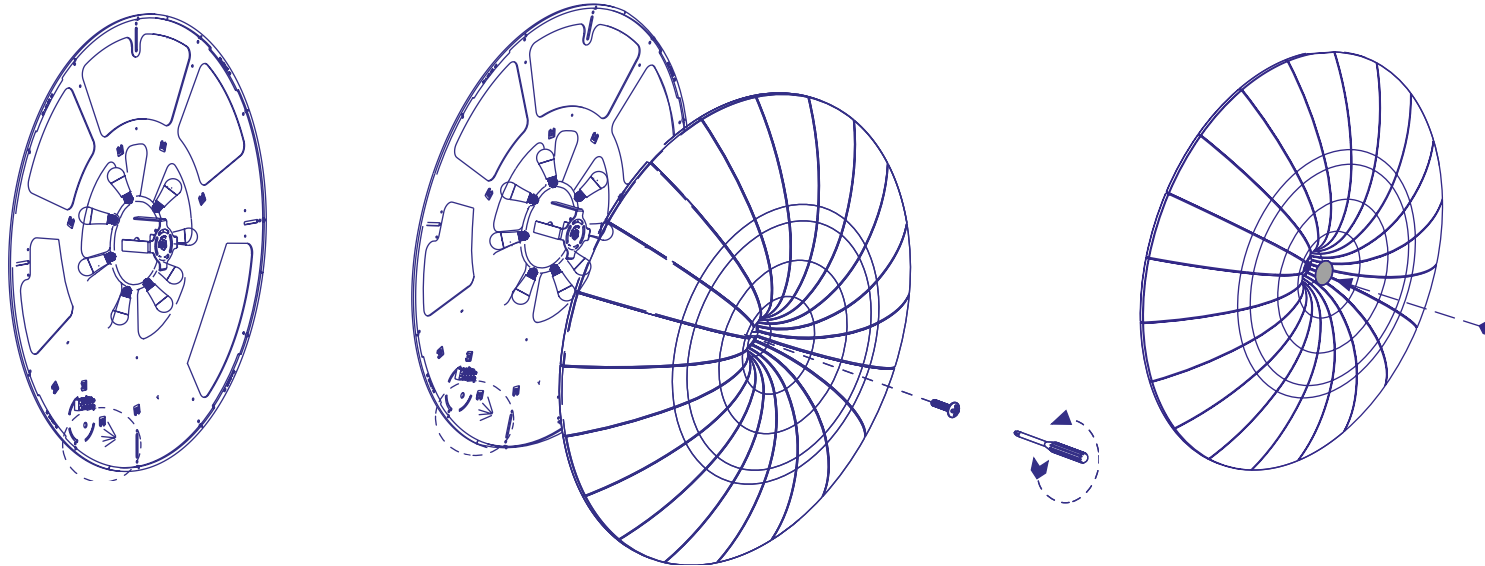

Stand By Wall and Ceiling Fixture

60/76/90/122/156 cm

24/30/35/48/61 in

Feb 2018

Aqua Creations
Light that matters

Silk Lighting Maintenance: All Lampshades in the Silk Lighting Collections are made of hand dyed, treated crushed silk that is resistant to mold and fire. The silk is sculpted over a metal structure. For optimal maintenance, vacuum the silk frequently and avoid direct sunlight or smoke. To remove stains use upholstery foam cleaner. (As these vary depending on manufacturer, testing the product on a hidden spot is recommended)

1 Install wall / ceiling plate, using applied bolts. Connect the voltage supply wire to the fixture's electrical wire and confirm electricity supply.

2 Screw the main bolt as shown.

3 Push supplied stainless steel plate with magnet as shown.

60 cm / 24 in

220-240 V Model

E27 Socket.
3x 12W-15W LED bulbs.
Type A dimming (Triac)
CE Certified

120 V Model

E26 Socket.
3x 12W-15W LED bulbs.
Type A dimming (Triac)
UL Listed

Package

Volume: 81 x 25 x 73cm, 32 x 10 x 29 in
Weight: 6.6kg / 14.6lb

120 V Model

E26 Socket.
3x 12W-15W LED bulbs.
Type A dimming (Triac)
UL Listed

Package

Volume: 81 x 24 x 83cm, 32 x 9 x 33 in
Weight: 9.3kg / 20.5lb

Dimensions

ø 76cm / 30 in

15cm / 6 in

90 cm / 35 in