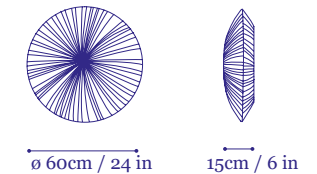

60 cm / 24 in

220-240 V Model

E27 Socket.
3x 12W-15W LED bulbs.
Type A dimming (Triac)
CE Certified

120 V Model

E26 Socket.
3x 12W-15W LED bulbs.
Type A dimming (Triac)
UL Listed

Package

Volume: 81 x 25 x 73cm, 32 x 10 x 29 in
Weight: 6.6kg / 14.6lb

Dimensions

Stand By Wall and Ceiling Fixture

60/76/90/122/156 cm

24/30/35/48/61 in

Aqua Creations
Light that matters

76 cm / 30 in

220-240 V Model

E27 Socket.
3x 12W-15W LED bulbs.
Type A dimming (Triac)
CE Certified

120 V Model

E26 Socket.
3x 12W-15W LED bulbs.
Type A dimming (Triac)
UL Listed

Package

Volume: 81 x 24 x 83cm, 32 x 9 x 33 in
Weight: 9.3kg / 20.5lb

Dimensions

ø 76cm / 30 in

15cm / 6 in

90 cm / 35 in