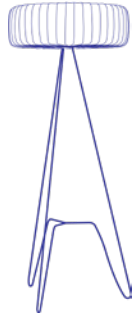

M Floor Lamp Short

Each letter in the ToTeM Family represents a different fixture, and these polymer shades can be stacked easily one on top the other to create an illuminated totem. Rearrange them to create unique lighting patterns,

whether as a hanging chandelier or mounted on our elegant steel floor lamp base. To, Te & M can be also be used separately, in pairs or as a full set.

Dimensions of stand	H:97cm, Diameter 56cm. H:52.7" Diameter 22"
Overall Dimensions	H:119 Diameter 66cm, H:46.8 Diameter 26"
Material	Polymer, metal
Bulb	4x E26-E27 12w LED bulbs (dimmable)
Voltage	240v / 120v
Weight	7.7kg / 16.9lbs
Package	103x50x55cm / 40.5x19.6x21.6", 9.2kg / 20.2lbs

M Floor Lamp Med

Each letter in the ToTeM Family represents a different fixture, and these polymer shades can be stacked easily one on top the other to create an illuminated totem. Rearrange them to create unique lighting patterns,

whether as a hanging chandelier or mounted on our elegant steel floor lamp base. To, Te & M can be also be used separately, in pairs or as a full set.

Dimensions of stand	H:134 Diameter 82cm, H:52.7 Diameter 32.2"
Over all Dimensions	H:156 Diameter 66cm, H:61.4 Diameter 26"
Material	Polymer, metal
Bulb	4x E26-E27 12w LED bulbs (dimmable)
Voltage	240v / 120v
Weight	8kg, 17.6lbs
Package	150x60x70cm / 59x23.6x27.5", 9.5kg / 20.9lbs