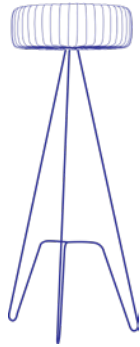

M Floor Lamp Short

Each letter in the ToTeM Family represents a different fixture, and these polymer shades can be stacked easily one on top the other to create an illuminated totem. Rearrange them to create unique lighting patterns,

whether as a hanging chandelier or mounted on our elegant steel floor lamp base. To, Te & M can be also be used separately, in pairs or as a full set.

Dimensions of stand	H:97cm, Diameter 56cm. H:52.7" Diameter 22"
Overall Dimensions	H:119 Diameter 66cm, H:46.8 Diameter 26"
Material	Polymer, metal
Bulb	4x E26-E27 12w LED bulbs (dimmable)
Voltage	240v / 120v
Weight	7.7kg / 16.9lbs
Package	103x50x55cm / 40.5x19.6x21.6", 9.2kg / 20.2lbs

M Floor Lamp Med

Each letter in the ToTeM Family represents a different fixture, and these polymer shades can be stacked easily one on top the other to create an illuminated totem. Rearrange them to create unique lighting patterns,

whether as a hanging chandelier or mounted on our elegant steel floor lamp base. To, Te & M can be also be used separately, in pairs or as a full set.

Dimensions of stand	H:134 Diameter 82cm, H:52.7 Diameter 32.2"
Over all Dimensions	H:156 Diameter 66cm, H:61.4 Diameter 26"
Material	Polymer, metal
Bulb	4x E26-E27 12w LED bulbs (dimmable)
Voltage	240v / 120v
Weight	8kg, 17.6lbs
Package	150x60x70cm / 59x23.6x27.5", 9.5kg / 20.9lbs