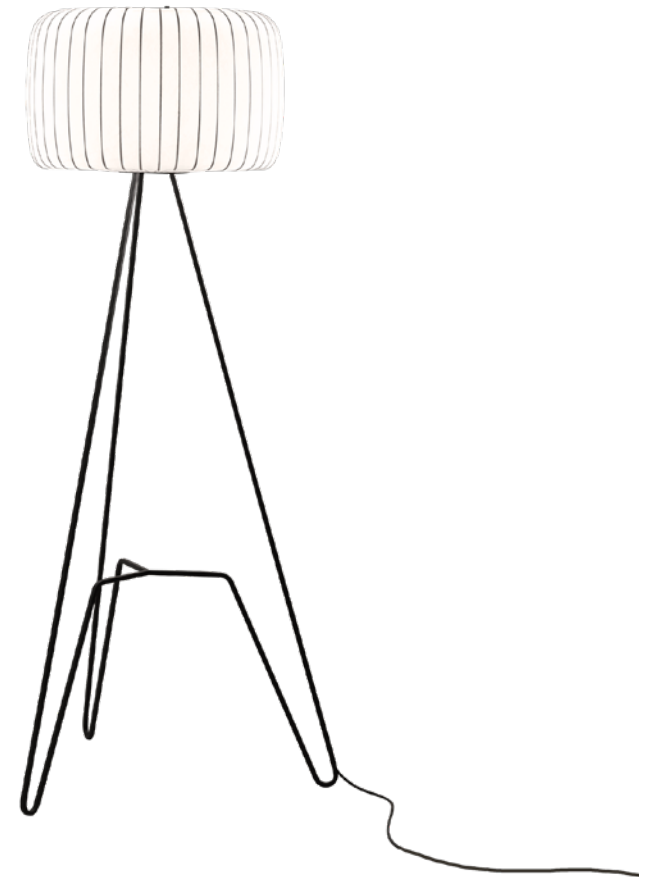

Te Floor Lamp Short

Each letter in the ToTeM Family represents a different fixture, and these polymer shades can be stacked easily one on top the other to create an illuminated totem. Rearrange them to create unique lighting patterns,

whether as a hanging chandelier or mounted on our elegant steel floor lamp base. To, Te & M can be also be used separately, in pairs or as a full set.

Dimensions of stand	H:97cm, Diameter 56cm. H:52.7" Diameter 22"
Over all Dimensions	H:131 Diameter 60cm, H:51.6 Diameter 23.6"
Material	Polymer, metal
Bulb	3x E26-E27 12w LED bulbs (dimmable)
Voltage	240v / 120v
Weight	6.7kg, 14.7lbs
Package	103x50x55cm / 40.5x19.6x21.6", 8.2kg / 18lbs

Te Floor Lamp Med

Each letter in the ToTeM Family represents a different fixture, and these polymer shades can be stacked easily one on top the other to create an illuminated totem. Rearrange them to create unique lighting patterns,

whether as a hanging chandelier or mounted on our elegant steel floor lamp base. To, Te & M can be also be used separately, in pairs or as a full set.

Dimensions of stand	H:134 Diameter 82cm, H:52.7 Diameter 32.2"
Over all Dimensions	H:167 Diameter 82cm, H:65.7 Diameter 32.2"
Material	Polymer, metal
Bulb	3x E26-E27 12w LED bulbs (dimmable)
Voltage	240v / 120v
Weight	7kg, 15.4lbs
Package 1 Leg	150x60x70cm / 59x23.6x27.5", 8.5kg / 18.7lbs
Package 2 Shade	62x62x42cm / 24.4x24.4x16.5", 6.9kg / 15.2lb