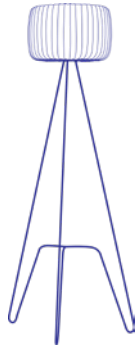

Te Floor Lamp Short

Each letter in the ToTeM Family represents a different fixture, and these polymer shades can be stacked easily one on top the other to create an illuminated totem. Rearrange them to create unique lighting patterns,

whether as a hanging chandelier or mounted on our elegant steel floor lamp base. To, Te & M can be also be used separately, in pairs or as a full set.

Dimensions of stand	H:97cm, Diameter 56cm. H:52.7" Diameter 22"
Over all Dimensions	H:131 Diameter 60cm, H:51.6 Diameter 23.6"
Material	Polymer, metal
Bulb	3x E26-E27 12w LED bulbs (dimmable)
Voltage	240v / 120v
Weight	6.7kg, 14.7lbs
Package	103x50x55cm / 40.5x19.6x21.6", 8.2kg / 18lbs

Te Floor Lamp Med

Each letter in the ToTeM Family represents a different fixture, and these polymer shades can be stacked easily one on top the other to create an illuminated totem. Rearrange them to create unique lighting patterns,

whether as a hanging chandelier or mounted on our elegant steel floor lamp base. To, Te & M can be also be used separately, in pairs or as a full set.

Dimensions of stand	H:134 Diameter 82cm, H:52.7 Diameter 32.2"
Over all Dimensions	H:167 Diameter 82cm, H:65.7 Diameter 32.2"
Material	Polymer, metal
Bulb	3x E26-E27 12w LED bulbs (dimmable)
Voltage	240v / 120v
Weight	7kg, 15.4lbs
Package 1 Leg	150x60x70cm / 59x23.6x27.5", 8.5kg / 18.7lbs
Package 2 Shade	62x62x42cm / 24.4x24.4x16.5", 6.9kg / 15.2lb