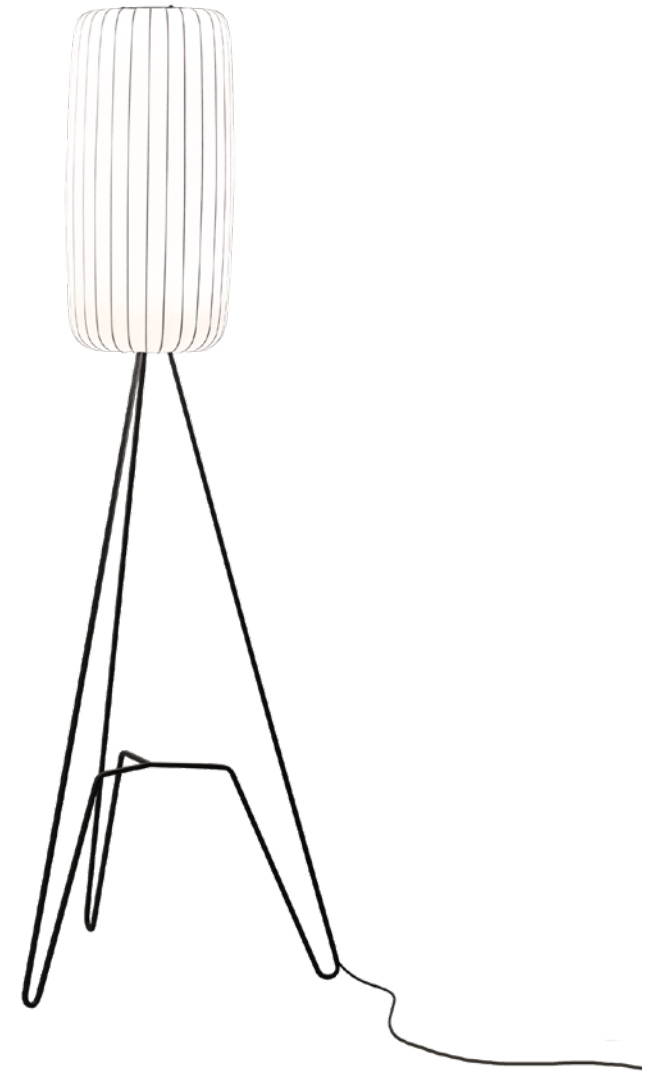

To Floor Lamp Short

Each letter in the ToTeM Family represents a different fixture, and these polymer shades can be stacked easily one on top the other to create an illuminated totem. Rearrange them to create unique lighting patterns,

whether as a hanging chandelier or mounted on our elegant steel floor lamp base. To, Te & M can be also be used separately, in pairs or as a full set.

Dimensions of stand	H:97cm, Diameter 56cm. H:52.7" Diameter 22"
Over all Dimensions	H:167 Diameter 56cm, H:66 Diameter 22"
Material	Polymer, metal
Bulb	4x E26-E27 12w LED bulbs (dimnable)
Voltage	240v / 120v
Weight	6kg / 13.2lbs
Package 1 Leg	103x50x55, 40.5x19.6x21.6", 7.5kg / 16.5lbs
Package 2 Shade	37x37x82cm / 14.6x14.6x32.3", 5.9kg / 13lb

To Floor Lamp Med

Each letter in the ToTeM Family represents a different fixture, and these polymer shades can be stacked easily one on top the other to create an illuminated totem. Rearrange them to create unique lighting patterns,

whether as a hanging chandelier or mounted on our elegant steel floor lamp base. To, Te & M can be also be used separately, in pairs or as a full set.

Dimensions of stand	H:134 Diameter 82cm, H:52.7 Diameter 32.2"
Over all Dimensions	H:204 Diameter 82cm, H:80.3xDiameter 32.2"
Material	Polymer, metal
Bulb	4x E26-E27 12w LED bulbs (dimmable)
Voltage	240v / 120v
Weight	6.3kg, 13.8lbs
Package 1 Leg	150x60x70cm / 59x23.6x27.5", 7.8kg / 17.1lbs
Package 2 Shade	37x37x82cm / 14.6x14.6x32.3", 5.9kg / 13lb