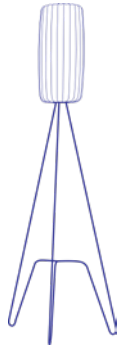

To Floor Lamp Short

Each letter in the ToTeM Family represents a different fixture, and these polymer shades can be stacked easily one on top the other to create an illuminated totem. Rearrange them to create unique lighting patterns,

whether as a hanging chandelier or mounted on our elegant steel floor lamp base. To, Te & M can be also be used separately, in pairs or as a full set.

Dimensions of stand	H:97cm, Diameter 56cm. H:52.7" Diameter 22"
Over all Dimensions	H:167 Diameter 56cm, H:66 Diameter 22"
Material	Polymer, metal
Bulb	4x E26-E27 12w LED bulbs (dimnable)
Voltage	240v / 120v
Weight	6kg / 13.2lbs
Package 1 Leg	103x50x55, 40.5x19.6x21.6", 7.5kg / 16.5lbs
Package 2 Shade	37x37x82cm / 14.6x14.6x32.3", 5.9kg / 13lb

To Floor Lamp Med

Each letter in the ToTeM Family represents a different fixture, and these polymer shades can be stacked easily one on top the other to create an illuminated totem. Rearrange them to create unique lighting patterns,

whether as a hanging chandelier or mounted on our elegant steel floor lamp base. To, Te & M can be also be used separately, in pairs or as a full set.

Dimensions of stand	H:134 Diameter 82cm, H:52.7 Diameter 32.2"
Over all Dimensions	H:204 Diameter 82cm, H:80.3xDiameter 32.2"
Material	Polymer, metal
Bulb	4x E26-E27 12w LED bulbs (dimmable)
Voltage	240v / 120v
Weight	6.3kg, 13.8lbs
Package 1 Leg	150x60x70cm / 59x23.6x27.5", 7.8kg / 17.1lbs
Package 2 Shade	37x37x82cm / 14.6x14.6x32.3", 5.9kg / 13lb