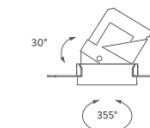

TRIM

RECESSED TRIM 35° | 2700K

LAMPING

Source	LED spot
Total power	10W
Emission	Direct adjustable 35°
Switching	according to driver
Tension	according to driver
Color temperature	2700K
Luminous flux	500lm
Typ cri	> 90
Energy class	A+
Ip class	20
Dimensions	ø8,5x9cm
Accessories	Drivers, Salina Ring, Salina ring
Net lamp weight	0,31 kg

Codes

SAT LW2 63
SAT LN2 63

Structure

white
black

PACKAGE

Package 01 Dimension: 50,8x41,5x22 cm / Gross weight: 0,34 kg

Certificazioni

TRIMLESS