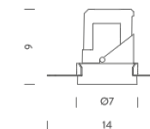

RECESSED TRIMLESS 15° | 2700K

LAMPING

Source	LED spot
Total power	10W
Emission	Direct adjustable 15°
Switching	according to driver
Tension	according to driver
Color temperature	2700K
Luminous flux	500lm
Typ cri	> 90
Energy class	A+
Ip class	20
Dimensions	ø7,1x9cm
Accessories	Drivers, Salina Ring, Salina ring
Net lamp weight	0,27 kg

Codes

SAL LW2 61
SAL LN2 61

Structure

white
black

PACKAGE

Package 01 Dimension: 46x42x22 cm / Gross weight: 0,31 kg

Certificazioni

TRIMLESS

TRIM

RECESSED TRIMLESS 15° | 3000K

LAMPING

Source	LED spot
Total power	10W
Emission	Direct adjustable 15°
Switching	according to driver
Tension	according to driver
Color temperature	2700K
Luminous flux	500lm
Typ cri	> 90
Energy class	A+
Ip class	20
Dimensions	ø7,1x9cm
Accessories	Drivers, Salina Ring, Salina ring
Net lamp weight	0,27 kg