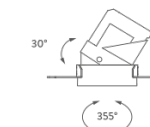

TRIM

RECESSED TRIMLESS 35° | 2700K

LAMPING

Source	LED spot
Total power	10W
Emission	Direct adjustable 35°
Switching	according to driver
Tension	according to driver
Color temperature	2700K
Luminous flux	500lm
Typ cri	> 90
Energy class	A+
Ip class	20
Dimensions	ø7,1x9cm
Accessories	Drivers, Salina Ring, Salina ring
Net lamp weight	0,27 kg

Codes

SAL LW2 63
SAL LN2 63

Structure

white
black

PACKAGE

Package 01 Dimension: 46x42x22 cm / Gross weight: 0,31 kg

Certificazioni

TRIMLESS

TRIM

RECESSED TRIM 15° | 2700K

LAMPING

Source	LED spot
Total power	10W
Emission	Direct adjustable 15°
Switching	according to driver
Tension	according to driver
Color temperature	2700K
Luminous flux	500lm
Typ cri	> 90
Energy class	A+
Ip class	20
Dimensions	ø8,5x9cm
Accessories	Drivers, Salina Ring, Salina ring
Net lamp weight	0,31 kg