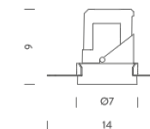

TRIM

RECESSED TRIMLESS 35° | 2700K

LAMPING

Source	LED spot
Total power	10W
Emission	Direct adjustable 35°
Switching	according to driver
Tension	according to driver
Color temperature	2700K
Luminous flux	500lm
Typ cri	> 90
Energy class	A+
Ip class	20
Dimensions	ø7,1x9cm
Accessories	Drivers, Salina Ring, Salina ring
Net lamp weight	0,27 kg

Codes

SAL LW2 63
SAL LN2 63

Structure

white
black

PACKAGE

Package 01 Dimension: 46x42x22 cm / Gross weight: 0,31 kg

Certificazioni

TRIMLESS