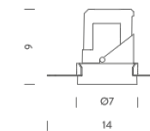

Codes

SAT LW3 63
SAT LN3 63

Structure

white
black

PACKAGE

Package 01 Dimension: 50,8x41,5x22 cm / Gross weight: 0,34 kg

Certificazioni

TRIMLESS