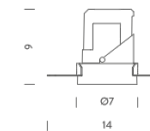

TRIM

RECESSED TRIM 15° | 2700K

LAMPING

Source	LED spot
Total power	10W
Emission	Direct adjustable 15°
Switching	according to driver
Tension	according to driver
Color temperature	2700K
Luminous flux	500lm
Typ cri	> 90
Energy class	A+
Ip class	20
Dimensions	ø8,5x9cm
Accessories	Drivers, Salina Ring, Salina ring
Net lamp weight	0,31 kg

Codes

SAT LW2 61
SAT LN2 61

Structure

white
black

PACKAGE

Package 01 Dimension: 50,8x41,5x22 cm / Gross weight: 0,34 kg

Certificazioni

TRIMLESS