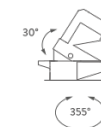

RECESSED TRIMLESS 15° | 3000K

LAMPING

Source	LED spot
Total power	10W
Emission	Direct adjustable 15°
Switching	according to driver
Tension	according to driver
Color temperature	2700K
Luminous flux	500lm
Typ cri	> 90
Energy class	A+
Ip class	20
Dimensions	ø7,1x9cm
Accessories	Drivers, Salina | Ring, Salina ring
Net lamp weight	0,27 kg

Codes

SAL LW3 61
SAL LN3 61

Structure

white
black

PACKAGE

Package 01   Dimension: 46x42x22 cm / Gross weight: 0,31 kg

Certificazioni