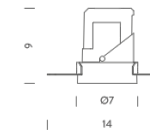

Codes

SAT LW3 61
SAT LN3 61

Structure

white
black

PACKAGE

Package 01 Dimension: 50,8x41,5x22 cm / Gross weight: 0,34 kg

Certificazioni

TRIMLESS