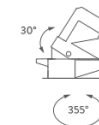

RECESSED TRIM 35° | 3000K

LAMPING

Source	LED spot
Total power	10W
Emission	Direct adjustable 35°
Switching	according to driver
Tension	according to driver
Color temperature	3000K
Luminous flux	500lm
Typ cri	> 90
Energy class	A+
Ip class	20
Dimensions	ø8,5x9cm
Accessories	Drivers, Salina | Ring, Salina ring
Net lamp weight	0,31 kg

Codes

SAT LW3 63
SAT LN3 63

Structure

white
black

PACKAGE

Package 01   Dimension: 50,8x41,5x22 cm / Gross weight: 0,34 kg

Certificazioni