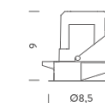

RECESSED TRIM 15° | 2700K

LAMPING

Source	LED spot
Total power	10W
Emission	Direct adjustable 15°
Switching	according to driver
Tension	according to driver
Color temperature	2700K
Luminous flux	500lm
Typ cri	> 90
Energy class	A+
Ip class	20
Dimensions	ø8,5x9cm
Accessories	Drivers, Salina | Ring, Salina ring
Net lamp weight	0,31 kg

Codes

SAT LW2 61
SAT LN2 61

Structure

white
black

PACKAGE

Package 01   Dimension: 50,8x41,5x22 cm / Gross weight: 0,34 kg

Certificazioni

TRIMLESS

TRIM