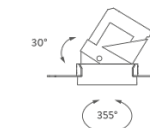

TRIM

RECESSED TRIM 35° | 3000K

LAMPING

Source	LED spot
Total power	10W
Emission	Direct adjustable 35°
Switching	according to driver
Tension	according to driver
Color temperature	3000K
Luminous flux	500lm
Typ cri	> 90
Energy class	A+
Ip class	20
Dimensions	ø8,5x9cm
Accessories	Drivers, Salina Ring, Salina ring
Net lamp weight	0,31 kg

Codes

SAT LW3 63
SAT LN3 63

Structure

white
black

PACKAGE

Package 01 Dimension: 50,8x41,5x22 cm / Gross weight: 0,34 kg

Certificazioni

TRIMLESS

TRIM

RECESSED TRIM 35° | 2700K

LAMPING

Source	LED spot
Total power	10W
Emission	Direct adjustable 35°
Switching	according to driver
Tension	according to driver
Color temperature	2700K
Luminous flux	500lm
Typ cri	> 90
Energy class	A+
Ip class	20
Dimensions	ø8,5x9cm
Accessories	Drivers, Salina Ring, Salina ring
Net lamp weight	0,31 kg