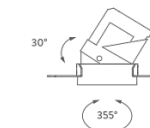

TRIM

RECESSED TRIM 15° | 2700K

LAMPING

Source	LED spot
Total power	10W
Emission	Direct adjustable 15°
Switching	according to driver
Tension	according to driver
Color temperature	2700K
Luminous flux	500lm
Typ cri	> 90
Energy class	A+
Ip class	20
Dimensions	ø8,5x9cm
Accessories	Drivers, Salina Ring, Salina ring
Net lamp weight	0,31 kg

Codes

SAT LW2 61
SAT LN2 61

Structure

white
black

PACKAGE

Package 01 Dimension: 50,8x41,5x22 cm / Gross weight: 0,34 kg

Certificazioni

TRIMLESS