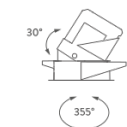

TRIM

RECESSED TRIMLESS 35° | 2700K

LAMPING

Source	LED spot
Total power	10W
Emission	Direct adjustable 35°
Switching	according to driver
Tension	according to driver
Color temperature	2700K
Luminous flux	500lm
Typ cri	> 90
Energy class	A+
Ip class	20
Dimensions	ø7,1x9cm
Accessories	Drivers, Salina Ring, Salina ring
Net lamp weight	0,27 kg

Codes

SAL LW2 63
SAL LN2 63

Structure

white
black

PACKAGE

Package 01 Dimension: 46x42x22 cm / Gross weight: 0,31 kg

Certificazioni

TRIMLESS

TRIM

RECESSED TRIM 15° | 2700K

LAMPING

Source	LED spot
Total power	10W
Emission	Direct adjustable 15°
Switching	according to driver
Tension	according to driver
Color temperature	2700K
Luminous flux	500lm
Typ cri	> 90
Energy class	A+
Ip class	20
Dimensions	ø8,5x9cm
Accessories	Drivers, Salina Ring, Salina ring
Net lamp weight	0,31 kg