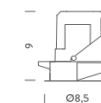

RECESSED TRIMLESS 15° | 2700K

LAMPING

Source	LED spot
Total power	10W
Emission	Direct adjustable 15°
Switching	according to driver
Tension	according to driver
Color temperature	2700K
Luminous flux	500lm
Typ cri	> 90
Energy class	A+
Ip class	20
Dimensions	ø7,1x9cm
Accessories	Drivers, Salina | Ring, Salina ring
Net lamp weight	0,27 kg

Codes

SAL LW2 61
SAL LN2 61

Structure

white
black

PACKAGE

Package 01 Dimension: 46x42x22 cm / Gross weight: 0,31 kg

Certificazioni