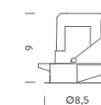

RECESSED TRIMLESS 15° | 3000K

LAMPING

Source	LED spot
Total power	10W
Emission	Direct adjustable 15°
Switching	according to driver
Tension	according to driver
Color temperature	2700K
Luminous flux	500lm
Typ cri	> 90
Energy class	A+
Ip class	20
Dimensions	ø7,1x9cm
Accessories	Drivers, Salina | Ring, Salina ring
Net lamp weight	0,27 kg

Codes

SAL LW3 61
SAL LN3 61

Structure

white
black

PACKAGE

Package 01   Dimension: 46x42x22 cm / Gross weight: 0,31 kg

Certificazioni