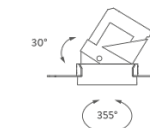

TRIM

RECESSED TRIMLESS 35° | 3000K

LAMPING

Source	LED spot
Total power	10W
Emission	Direct adjustable 35°
Switching	according to driver
Tension	according to driver
Color temperature	3000K
Luminous flux	500lm
Typ cri	> 90
Energy class	A+
Ip class	20
Dimensions	ø7,1x9cm
Accessories	Drivers, Salina Ring, Salina ring
Net lamp weight	0,27 kg

Codes

SAL LW3 63
SAL LN3 63

Structure

white
black

PACKAGE

Package 01 Dimension: 46x42x22 cm / Gross weight: 0,31 kg

Certificazioni

TRIMLESS

TRIM

RECESSED TRIMLESS 35° | 2700K

LAMPING

Source	LED spot
Total power	10W
Emission	Direct adjustable 35°
Switching	according to driver
Tension	according to driver
Color temperature	2700K
Luminous flux	500lm
Typ cri	> 90
Energy class	A+
Ip class	20
Dimensions	ø7,1x9cm
Accessories	Drivers, Salina Ring, Salina ring
Net lamp weight	0,27 kg