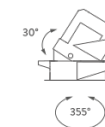

TRIM

RECESSED TRIMLESS 35° | 3000K

LAMPING

Source	LED spot
Total power	10W
Emission	Direct adjustable 35°
Switching	according to driver
Tension	according to driver
Color temperature	3000K
Luminous flux	500lm
Typ cri	> 90
Energy class	A+
Ip class	20
Dimensions	ø7,1x9cm
Accessories	Drivers, Salina Ring, Salina ring
Net lamp weight	0,27 kg

Codes

SAL LW3 63
SAL LN3 63

Structure

white
black

PACKAGE

Package 01 Dimension: 46x42x22 cm / Gross weight: 0,31 kg

Certificazioni

TRIMLESS

TRIM

RECESSED TRIMLESS 35° | 2700K

LAMPING

Source	LED spot
Total power	10W
Emission	Direct adjustable 35°
Switching	according to driver
Tension	according to driver
Color temperature	2700K
Luminous flux	500lm
Typ cri	> 90
Energy class	A+
Ip class	20
Dimensions	ø7,1x9cm
Accessories	Drivers, Salina Ring, Salina ring
Net lamp weight	0,27 kg