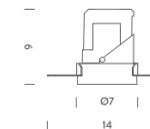

TRIM

RECESSED TRIMLESS 15° | 3000K

LAMPING

Source	LED spot
Total power	10W
Emission	Direct adjustable 15°
Switching	according to driver
Tension	according to driver
Color temperature	2700K
Luminous flux	500lm
Typ cri	> 90
Energy class	A+
Ip class	20
Dimensions	ø7,1x9cm
Accessories	Drivers, Salina Ring, Salina ring
Net lamp weight	0,27 kg

Codes

SAL LW3 61
SAL LN3 61

Structure

white
black

PACKAGE

Package 01 Dimension: 46x42x22 cm / Gross weight: 0,31 kg

Certificazioni

TRIMLESS