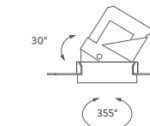

TRIM

RECESSED TRIM 15° | 3000K

LAMPING

Source	LED spot
Total power	10W
Emission	Direct adjustable 15°
Switching	according to driver
Tension	according to driver
Color temperature	3000K
Luminous flux	500lm
Typ cri	> 90
Energy class	A+
Ip class	20
Dimensions	ø8,5x9cm
Accessories	Drivers, Salina Ring, Salina ring
Net lamp weight	0,31 kg

Codes

SAT LW3 61
SAT LN3 61

Structure

white
black

PACKAGE

Package 01 Dimension: 50,8x41,5x22 cm / Gross weight: 0,34 kg

Certificazioni

TRIMLESS