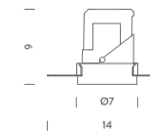

TRIM

RECESSED TRIMLESS 35° | 3000K

LAMPING

Source	LED spot
Total power	10W
Emission	Direct adjustable 35°
Switching	according to driver
Tension	according to driver
Color temperature	3000K
Luminous flux	500lm
Typ cri	> 90
Energy class	A+
Ip class	20
Dimensions	ø7,1x9cm
Accessories	Drivers, Salina Ring, Salina ring
Net lamp weight	0,27 kg

Codes

SAL LW3 63
SAL LN3 63

Structure

white
black

PACKAGE

Package 01 Dimension: 46x42x22 cm / Gross weight: 0,31 kg

Certificazioni

TRIMLESS

TRIM

RECESSED TRIMLESS 35° | 2700K

LAMPING

Source	LED spot
Total power	10W
Emission	Direct adjustable 35°
Switching	according to driver
Tension	according to driver
Color temperature	2700K
Luminous flux	500lm
Typ cri	> 90
Energy class	A+
Ip class	20
Dimensions	ø7,1x9cm
Accessories	Drivers, Salina Ring, Salina ring
Net lamp weight	0,27 kg