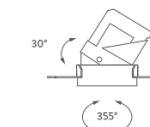

TRIM

RECESSED TRIMLESS 15° | 3000K

LAMPING

Source	LED spot
Total power	10W
Emission	Direct adjustable 15°
Switching	according to driver
Tension	according to driver
Color temperature	2700K
Luminous flux	500lm
Typ cri	> 90
Energy class	A+
Ip class	20
Dimensions	ø7,1x9cm
Accessories	Drivers, Salina Ring, Salina ring
Net lamp weight	0,27 kg

Codes

SAL LW3 61
SAL LN3 61

Structure

white
black

PACKAGE

Package 01 Dimension: 46x42x22 cm / Gross weight: 0,31 kg

Certificazioni

TRIMLESS

TRIM

RECESSED TRIMLESS 35° | 3000K

LAMPING

Source	LED spot
Total power	10W
Emission	Direct adjustable 35°
Switching	according to driver
Tension	according to driver
Color temperature	3000K
Luminous flux	500lm
Typ cri	> 90
Energy class	A+
Ip class	20
Dimensions	ø7,1x9cm
Accessories	Drivers, Salina Ring, Salina ring
Net lamp weight	0,27 kg