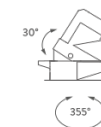

RECESSED TRIMLESS 15° | 2700K

LAMPING

Source	LED spot
Total power	10W
Emission	Direct adjustable 15°
Switching	according to driver
Tension	according to driver
Color temperature	2700K
Luminous flux	500lm
Typ cri	> 90
Energy class	A+
Ip class	20
Dimensions	ø7,1x9cm
Accessories	Drivers, Salina | Ring, Salina ring
Net lamp weight	0,27 kg

Codes

SAL LW2 61
SAL LN2 61

Structure

white
black

PACKAGE

Package 01 Dimension: 46x42x22 cm / Gross weight: 0,31 kg

Certificazioni