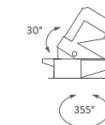

RECESSED TRIM 15° | 2700K

LAMPING

Source	LED spot
Total power	10W
Emission	Direct adjustable 15°
Switching	according to driver
Tension	according to driver
Color temperature	2700K
Luminous flux	500lm
Typ cri	> 90
Energy class	A+
Ip class	20
Dimensions	ø8,5x9cm
Accessories	Drivers, Salina | Ring, Salina ring
Net lamp weight	0,31 kg

Codes

SAT LW2 61
SAT LN2 61

Structure

white
black

PACKAGE

Package 01   Dimension: 50,8x41,5x22 cm / Gross weight: 0,34 kg

Certificazioni

TRIMLESS

TRIM