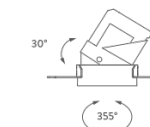

RECESSED TRIMLESS 15° | 2700K

LAMPING

Source	LED spot
Total power	10W
Emission	Direct adjustable 15°
Switching	according to driver
Tension	according to driver
Color temperature	2700K
Luminous flux	500lm
Typ cri	> 90
Energy class	A+
Ip class	20
Dimensions	ø7,1x9cm
Accessories	Drivers, Salina Ring, Salina ring
Net lamp weight	0,27 kg

Codes

SAL LW2 61
SAL LN2 61

Structure

white
black

PACKAGE

Package 01 Dimension: 46x42x22 cm / Gross weight: 0,31 kg

Certificazioni

TRIMLESS

TRIM

RECESSED TRIMLESS 15° | 3000K

LAMPING

Source	LED spot
Total power	10W
Emission	Direct adjustable 15°
Switching	according to driver
Tension	according to driver
Color temperature	2700K
Luminous flux	500lm
Typ cri	> 90
Energy class	A+
Ip class	20
Dimensions	ø7,1x9cm
Accessories	Drivers, Salina Ring, Salina ring
Net lamp weight	0,27 kg