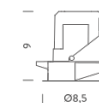

RECESSED TRIM 35° | 3000K

LAMPING

Source	LED spot
Total power	10W
Emission	Direct adjustable 35°
Switching	according to driver
Tension	according to driver
Color temperature	3000K
Luminous flux	500lm
Typ cri	> 90
Energy class	A+
Ip class	20
Dimensions	ø8,5x9cm
Accessories	Drivers, Salina | Ring, Salina ring
Net lamp weight	0,31 kg

Codes

SAT LW3 63
SAT LN3 63

Structure

white
black

PACKAGE

Package 01   Dimension: 50,8x41,5x22 cm / Gross weight: 0,34 kg

Certificazioni