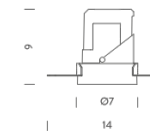

Codes

SAT LW2 63
SAT LN2 63

Structure

white
black

PACKAGE

Package 01 Dimension: 50,8x41,5x22 cm / Gross weight: 0,34 kg

Certificazioni

TRIMLESS