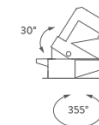

RECESSED TRIM 15° | 3000K

LAMPING

Source	LED spot
Total power	10W
Emission	Direct adjustable 15°
Switching	according to driver
Tension	according to driver
Color temperature	3000K
Luminous flux	500lm
Typ cri	> 90
Energy class	A+
Ip class	20
Dimensions	ø8,5x9cm
Accessories	Drivers, Salina | Ring, Salina ring
Net lamp weight	0,31 kg

Codes

SAT LW3 61
SAT LN3 61

Structure

white
black

PACKAGE

Package 01 Dimension: 50,8x41,5x22 cm / Gross weight: 0,34 kg

Certificazioni