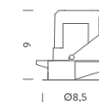

RECESSED TRIM 15° | 3000K

LAMPING

Source	LED spot
Total power	10W
Emission	Direct adjustable 15°
Switching	according to driver
Tension	according to driver
Color temperature	3000K
Luminous flux	500lm
Typ cri	> 90
Energy class	A+
Ip class	20
Dimensions	ø8,5x9cm
Accessories	Drivers, Salina | Ring, Salina ring
Net lamp weight	0,31 kg

Codes

SAT LW3 61
SAT LN3 61

Structure

white
black

PACKAGE

Package 01 Dimension: 50,8x41,5x22 cm / Gross weight: 0,34 kg

Certificazioni