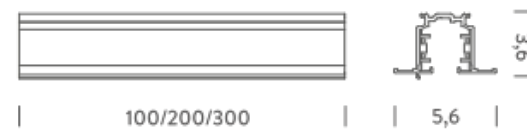

3M | DALI - CEILING-PENDANT

LAMPING

Switching

DALI

Tension

110/230V

Accessories

Track DALI_ceiling/pendant,

Codes

MTRK0230BI

Structure

white

MTRK0230NE

black

CEILING/PENDANT

RECESSED