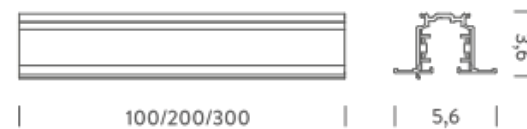

3M | 3-PHASE - CEILING-PENDANT

LAMPING

Switching

Tension

Accessories

3-PHASE

110/230V

Track 3-phase_ceiling/pendant,

Codes

MTRK0130BI

MTRK0130NE

Structure

white

black

CEILING/PENDANT

RECESSED