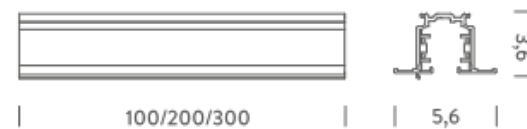

2M | 3-PHASE - CEILING-PENDANT

LAMPING

Switching 3-PHASE
Tension 110/230V
Accessories Track 3-phase_ceiling/pendant,

Codes

MTRK0120BI
MTRK0120NE

Structure

white
black

CEILING/PENDANT

RECESSED