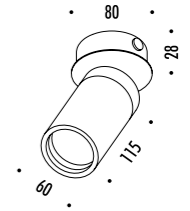

The sizes are expressed in millimeters.

DESIGN 2016  
LAMPADA DA PARETE E SOFFITTO - METALLO  
WALL AND CEILING LAMP - METAL

TRICK TRACK

CE IP 20

185303	BIANCO OPACO / MATT WHITE	100-240 V - 50/60 Hz - MAX 10 W LED - GU10 CAVO BIANCO 2 m - ORIENTABILE LAMPADINA NON INCLUSA ACCESSORI OPZIONALI LAMPADINA NON INCLUSI COLLEGABILI MAX 20 APPARECCHI WHITE CABLE 2 m - ADJUSTABLE BULB NOT INCLUDED OPTIONAL BULB ACCESSORIES NOT INCLUDED MAXIMUM 20 CONNECTABLE LUMINAIRES
185304	NERO OPACO / MATT BLACK	100-240 V - 50/60 Hz - MAX 10 W LED - GU10 CAVO NERO 2 m - ORIENTABILE LAMPADINA NON INCLUSA ACCESSORI OPZIONALI LAMPADINA NON INCLUSI COLLEGABILI MAX 20 APPARECCHI BLACK CABLE 2 m - ADJUSTABLE BULB NOT INCLUDED OPTIONAL BULB ACCESSORIES NOT INCLUDED MAXIMUM 20 CONNECTABLE LUMINAIRES