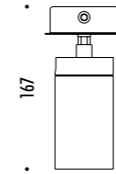

The sizes are expressed in millimeters.

DESIGN 2016  
LAMPADA DA PARETE E SOFFITTO - METALLO  
WALL AND CEILING LAMP - METAL

TRICK TRACK

CE IP 20

185303	BIANCO OPACO / MATT WHITE	100-240 V - 50/60 Hz - MAX 10 W LED - GU10 CAVO BIANCO 2 m - ORIENTABILE LAMPADINA NON INCLUSA ACCESSORI OPZIONALI LAMPADINA NON INCLUSI COLLEGABILI MAX 20 APPARECCHI WHITE CABLE 2 m - ADJUSTABLE BULB NOT INCLUDED OPTIONAL BULB ACCESSORIES NOT INCLUDED MAXIMUM 20 CONNECTABLE LUMINAIRES
185304	NERO OPACO / MATT BLACK	100-240 V - 50/60 Hz - MAX 10 W LED - GU10 CAVO NERO 2 m - ORIENTABILE LAMPADINA NON INCLUSA ACCESSORI OPZIONALI LAMPADINA NON INCLUSI COLLEGABILI MAX 20 APPARECCHI BLACK CABLE 2 m - ADJUSTABLE BULB NOT INCLUDED OPTIONAL BULB ACCESSORIES NOT INCLUDED MAXIMUM 20 CONNECTABLE LUMINAIRES