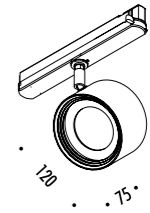

The sizes are expressed in millimeters.

DESIGN 2007
LAMPADA DA SOFFITTO - METALLO - POLICARBONATO
CEILING LAMP - METAL - POLYCARBONATE

CE □ IP 20

SPOT SISTEMA

1A02803	BIANCO OPACO / MATT WHITE	220-240 V - 50/60 Hz - 18 W LED SISTEMA INSTALLAZIONE OBBLIGATORIO NON INCLUSO ORIENTABILE - DIMMERABILE DALI MODULO LED NON INCLUSO ACCESSORI OPZIONALI MODULO LED NON INCLUSI COMPULSORY INSTALLATION SYSTEM NOT INCLUDED ADJUSTABLE - DALI DIMMABLE LED MODULE NOT INCLUDED OPTIONAL LED MODULE ACCESSORIES NOT INCLUDED
1A02804	NERO OPACO / MATT BLACK	