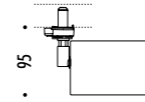

The sizes are expressed in millimeters.

DESIGN 2007
LAMPADA DA SOFFITTO - METALLO - POLICARBONATO
CEILING LAMP - METAL - POLYCARBONATE

CE □ IP 20

SPOT SISTEMA

1A02803	BIANCO OPACO / MATT WHITE	220-240 V - 50/60 Hz - 18 W LED SISTEMA INSTALLAZIONE OBBLIGATORIO NON INCLUSO ORIENTABILE - DIMMERABILE DALI MODULO LED NON INCLUSO ACCESSORI OPZIONALI MODULO LED NON INCLUSI COMPULSORY INSTALLATION SYSTEM NOT INCLUDED ADJUSTABLE - DALI DIMMABLE LED MODULE NOT INCLUDED OPTIONAL LED MODULE ACCESSORIES NOT INCLUDED
1A02804	NERO OPACO / MATT BLACK	