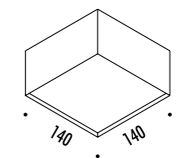

The sizes are expressed in millimeters.

DESIGN ALBERTO ZATTIN - 2000  
LAMPADA DA SOFFITTO - METALLO - VETRO  
CEILING LAMP - METAL - GLASS

HAKO PL

CE IP 20 0,5 m

166203	BIANCO OPACO / MATT WHITE - 3000K	HAKO PL LED 220-240 V - 50/60 Hz - 12 W LED - 869 lm - CRI > 80 DIMMERABILE TRIAC / IGBT TRIAC / IGBT DIMMABLE	
166203-27	BIANCO OPACO / MATT WHITE - 2700K		
106103	BIANCO OPACO / MATT WHITE	HAKO PL ECO LED 100-240 V - 50/60 Hz - MAX 60 W - R7s LAMPADINA LED OBBLIGATORIA NON INCLUSA COMPULSORY LED BULB NOT INCLUDED	
50330720		ECO LED - 7,5 W - 3000K - 950 lm - CRI 80 - NOT DIMMABLE - EFFICIENCY A++	NOT INCLUDED
50041390		ECO LED - 11,5 W - 2700K - 1500 lm - CRI 80 - NOT DIMMABLE - EFFICIENCY A++	NOT INCLUDED