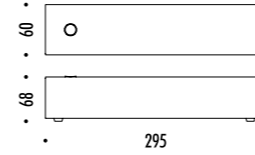

The sizes are expressed in millimeters.

DESIGN DAVIDE GROPPI - 2015
LAMPADA DA TERRA - METACRILATO - METALLO
FLOOR LAMP - METHACRYLATE - METAL

PABLO

CE IP 20

DRIVER

181800	STANDARD	100-240 V - 50/60 Hz - 28 W LED RGB WIRELESS CONTROL ALIMENTAZIONE CON SPINA - CAVO TRASPARENTE POWER SUPPLY WITH PLUG - TRANSPARENT CABLE