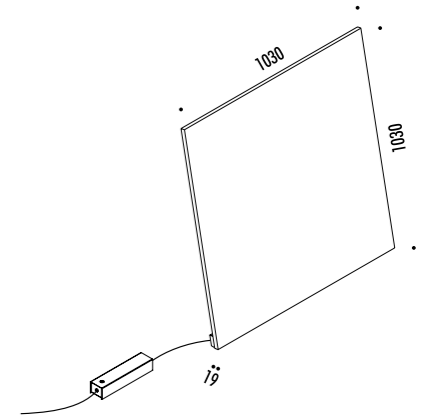

The sizes are expressed in millimeters.

DESIGN DAVIDE GROPPI - 2015
LAMPADA DA TERRA - METACRILATO - METALLO
FLOOR LAMP - METHACRYLATE - METAL

PABLO

CE IP 20

DRIVER

181800	STANDARD	100-240 V - 50/60 Hz - 28 W LED RGB WIRELESS CONTROL ALIMENTAZIONE CON SPINA - CAVO TRASPARENTE POWER SUPPLY WITH PLUG - TRANSPARENT CABLE