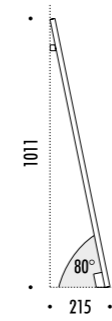

The sizes are expressed in millimeters.

DESIGN DAVIDE GROPPI - 2015
LAMPADA DA TERRA - METACRILATO - METALLO
FLOOR LAMP - METHACRYLATE - METAL

PABLO

CE IP 20

DRIVER

181800	STANDARD	100-240 V - 50/60 Hz - 28 W LED RGB WIRELESS CONTROL ALIMENTAZIONE CON SPINA - CAVO TRASPARENTE POWER SUPPLY WITH PLUG - TRANSPARENT CABLE