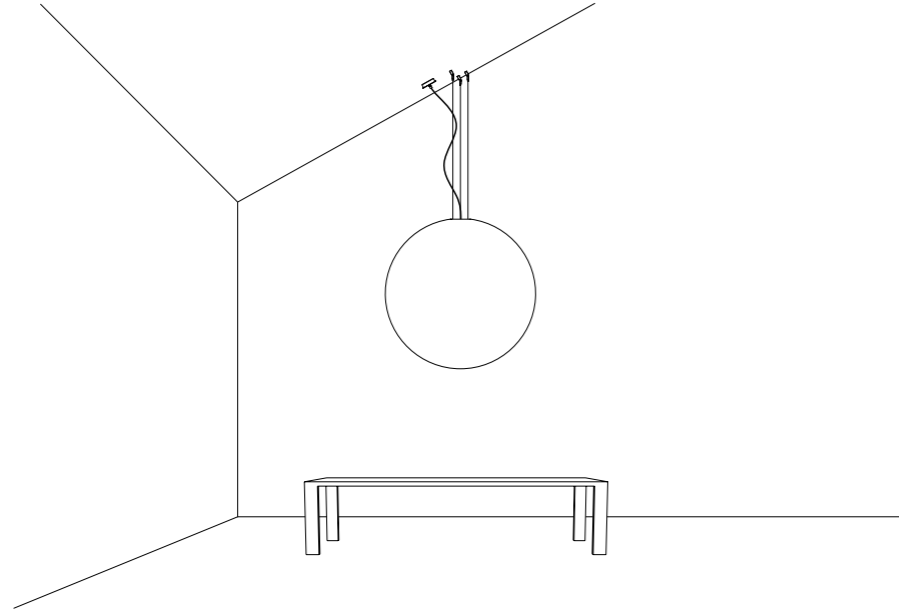

1A05100 - KIT FISSAGGIO PER SOFFITTO INCLINATO / SLOPED CEILING FIXING KIT