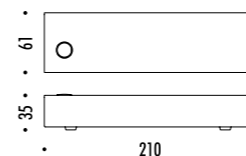

The sizes are expressed in millimeters.

DESIGN MAURIZIO MANCINI - 2015
LAMPADA DA TERRA E SOSPENSIONE - METACRILATO - METALLO
FLOOR AND SUSPENSION LAMP - METHACRYLATE - METAL

MASAI

CE IP 20

CEILING ROSE

DRIVER