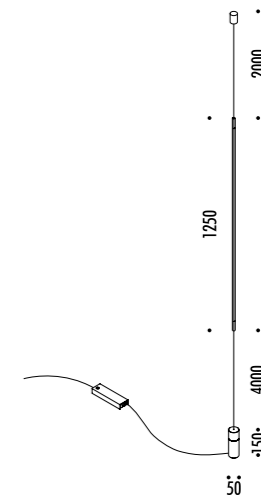

The sizes are expressed in millimeters.

DESIGN MAURIZIO MANCINI - 2015
LAMPADA DA TERRA E SOSPENSIONE - METACRILATO - METALLO
FLOOR AND SUSPENSION LAMP - METHACRYLATE - METAL

MASAI

CE IP 20

CEILING ROSE

DRIVER

180603	BIANCO OPACO / MATT WHITE - 3000K	110-240 V - 50/60 Hz - 15 W LED - 619 lm - CRI > 90
180603-27	BIANCO OPACO / MATT WHITE - 2700K	ALIMENTAZIONE CON SPINA - CAVO ACCIAIO
180604	NERO OPACO / MATT BLACK - 3000K	DIMMER
180604-27	NERO OPACO / MATT BLACK - 2700K	POWER SUPPLY WITH PLUG - STEEL CABLE
180608	OTTONE SPAZZOLATO / BRUSHED BRASS - 3000K	DIMMER
180608-27	OTTONE SPAZZOLATO / BRUSHED BRASS - 2700K	