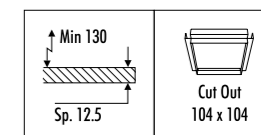

The sizes are expressed in millimeters.

DESIGN 2016
LAMPADA DA INCASSO DA SOFFITTO - METALLO
RECESSED CEILING LAMP - METAL

MINI

CE  IP 20

196203	BIANCO OPACO / MATT WHITE - 3000K	MAX 400 mA DC - 12 W LED - 589 lm - CRI > 95 KIT INSTALLAZIONE OBBLIGATORIO NON INCLUSO
196203-27	BIANCO OPACO / MATT WHITE - 2700K	ORIENTABILE - ACCESSORI OPZIONALI MODULO LED NON INCLUSI
196204	NERO OPACO / MATT BLACK - 3000K	DRIVER LED INCLUSO INPUT 100-240 V - 50/60 Hz - DIMMERABILE PUSH - 1-10 V
196204-27	NERO OPACO / MATT BLACK - 2700K	COMPULSORY INSTALLATION KIT NOT INCLUDED ADJUSTABLE - OPTIONAL LED MODULE ACCESSORIES NOT INCLUDED INCLUDES LED DRIVER INPUT 110-240 V - 50/60 Hz - PUSH - 1-10 V DIMMABLE
190903	BIANCO OPACO / MATT WHITE - 3000K	MAX 400 mA DC - 12 W LED - 589 lm - CRI > 95 KIT INSTALLAZIONE OBBLIGATORIO NON INCLUSO
190903-27	BIANCO OPACO / MATT WHITE - 2700K	ORIENTABILE - ACCESSORI OPZIONALI MODULO LED NON INCLUSI
190904	NERO OPACO / MATT BLACK - 3000K	DRIVER LED INCLUSO INPUT 110-240 V - 50/60 Hz - DIMMERABILE DALI
190904-27	NERO OPACO / MATT BLACK - 2700K	COMPULSORY INSTALLATION KIT NOT INCLUDED ADJUSTABLE - OPTIONAL LED MODULE ACCESSORIES NOT INCLUDED INCLUDES LED DRIVER INPUT 110-240 V - 50/60 Hz - DALI DIMMABLE

KIT INSTALLAZIONE OBBLIGATORI / COMPULSORY INSTALLATION KITS

184203	BIANCO OPACO / MATT WHITE	CORNICE PER CARTONGESSO 12,5 mm
184204	NERO OPACO / MATT BLACK	DIMENSIONI TAGLIO CARTONGESSO 104 x 104 mm
		SPAZIO MINIMO PER INCASSO 130 mm
		PLASTERBOARD FRAME 12,5 mm
		PLASTERBOARD CUT-OUT 104 x 104 mm
		MINIMUM SPACE FOR MOUNTING 130 mm

CE IP 20    1.0 m

1A06603	BIANCO OPACO / MATT WHITE	100-240 V - 50/60 Hz - MAX 10 W LED - GU10 KIT INSTALLAZIONE OBBLIGATORIO NON INCLUSO ORIENTABILE - LAMPADINA NON INCLUSA ACCESSORI OPZIONALI LAMPADINA NON INCLUSI COMPULSORY INSTALLATION KIT NOT INCLUDED ADJUSTABLE - BULB NOT INCLUDED OPTIONAL BULB ACCESSORIES NOT INCLUDED
1A06604	NERO OPACO / MATT BLACK	