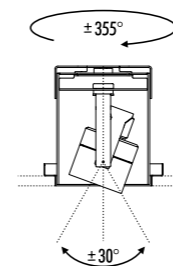

CE IP 20 1.0 m

1A06603	BIANCO OPACO / MATT WHITE	100-240 V - 50/60 Hz - MAX 10 W LED - GU10 KIT INSTALLAZIONE OBBLIGATORIO NON INCLUSO ORIENTABILE - LAMPADINA NON INCLUSA ACCESSORI OPZIONALI LAMPADINA NON INCLUSI COMPULSORY INSTALLATION KIT NOT INCLUDED ADJUSTABLE - BULB NOT INCLUDED OPTIONAL BULB ACCESSORIES NOT INCLUDED
1A06604	NERO OPACO / MATT BLACK	

KIT INSTALLAZIONE OBBLIGATORI / COMPULSORY INSTALLATION KITS

184203	BIANCO OPACO / MATT WHITE	CORNICE PER CARTONGESSO 12,5 mm DIMENSIONI TAGLIO CARTONGESSO 104 x 104 mm SPAZIO MINIMO PER INCASSO 130 mm PLASTERBOARD FRAME 12,5 mm PLASTERBOARD CUT-OUT 104 x 104 mm MINIMUM SPACE FOR MOUNTING 130 mm
184204	NERO OPACO / MATT BLACK