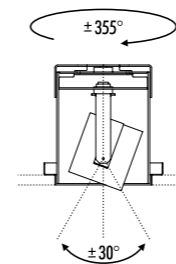

The sizes are expressed in millimeters.

DESIGN 2016
LAMPADA DA INCASSO DA SOFFITTO - METALLO
RECESSED CEILING LAMP - METAL

MINI

CE  IP 20

196203	BIANCO OPACO / MATT WHITE - 3000K	MAX 400 mA DC - 12 W LED - 589 lm - CRI > 95 KIT INSTALLAZIONE OBBLIGATORIO NON INCLUSO
196203-27	BIANCO OPACO / MATT WHITE - 2700K	ORIENTABILE - ACCESSORI OPZIONALI MODULO LED NON INCLUSI
196204	NERO OPACO / MATT BLACK - 3000K	DRIVER LED INCLUSO INPUT 100-240 V - 50/60 Hz - DIMMERABILE PUSH - 1-10 V
196204-27	NERO OPACO / MATT BLACK - 2700K	COMPULSORY INSTALLATION KIT NOT INCLUDED ADJUSTABLE - OPTIONAL LED MODULE ACCESSORIES NOT INCLUDED INCLUDES LED DRIVER INPUT 110-240 V - 50/60 Hz - PUSH - 1-10 V DIMMABLE
190903	BIANCO OPACO / MATT WHITE - 3000K	MAX 400 mA DC - 12 W LED - 589 lm - CRI > 95 KIT INSTALLAZIONE OBBLIGATORIO NON INCLUSO
190903-27	BIANCO OPACO / MATT WHITE - 2700K	ORIENTABILE - ACCESSORI OPZIONALI MODULO LED NON INCLUSI
190904	NERO OPACO / MATT BLACK - 3000K	DRIVER LED INCLUSO INPUT 110-240 V - 50/60 Hz - DIMMERABILE DALI
190904-27	NERO OPACO / MATT BLACK - 2700K	COMPULSORY INSTALLATION KIT NOT INCLUDED ADJUSTABLE - OPTIONAL LED MODULE ACCESSORIES NOT INCLUDED INCLUDES LED DRIVER INPUT 110-240 V - 50/60 Hz - DALI DIMMABLE

KIT INSTALLAZIONE OBBLIGATORI / COMPULSORY INSTALLATION KITS

184203	BIANCO OPACO / MATT WHITE	CORNICE PER CARTONGESSO 12,5 mm
184204	NERO OPACO / MATT BLACK	DIMENSIONI TAGLIO CARTONGESSO 104 x 104 mm
		SPAZIO MINIMO PER INCASSO 130 mm
		PLASTERBOARD FRAME 12,5 mm
		PLASTERBOARD CUT-OUT 104 x 104 mm
		MINIMUM SPACE FOR MOUNTING 130 mm