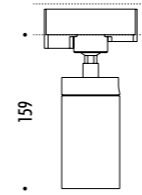

The sizes are expressed in millimeters.

DESIGN OMAR CARRAGLIA - DAVIDE GROPPI - 2015
 LAMPADA DA SOFFITTO - METALLO - POLICARBONATO
 CEILING LAMP - METAL - POLYCARBONATE

DOT SISTEMA

CE IP 20

178303	BIANCO OPACO / MATT WHITE	100-240 V - 50/60 Hz - MAX 10 W LED - GU10 SISTEMA INSTALLAZIONE OBBLIGATORIO NON INCLUSO ORIENTABILE - LAMPADINA NON INCLUSA ACCESSORI OPZIONALI LAMPADINA NON INCLUSI COMPULSORY INSTALLATION SYSTEM NOT INCLUDED ADJUSTABLE - BULB NOT INCLUDED OPTIONAL BULB ACCESSORIES NOT INCLUDED
178304	NERO OPACO / MATT BLACK	