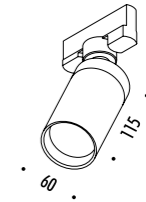

The sizes are expressed in millimeters.

DESIGN OMAR CARRAGLIA - DAVIDE GROPPI - 2015
 LAMPADA DA SOFFITTO - METALLO - POLICARBONATO
 CEILING LAMP - METAL - POLYCARBONATE

DOT SISTEMA

CE IP 20

178303	BIANCO OPACO / MATT WHITE	100-240 V - 50/60 Hz - MAX 10 W LED - GU10 SISTEMA INSTALLAZIONE OBBLIGATORIO NON INCLUSO ORIENTABILE - LAMPADINA NON INCLUSA ACCESSORI OPZIONALI LAMPADINA NON INCLUSI COMPULSORY INSTALLATION SYSTEM NOT INCLUDED ADJUSTABLE - BULB NOT INCLUDED OPTIONAL BULB ACCESSORIES NOT INCLUDED
178304	NERO OPACO / MATT BLACK	