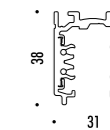

CE IP 20

1A0480010	BINARIO 1 M BIANCO / TRACK 1 M WHITE	SISTEMA BINARIO A 6 CONDUTTORI EUROSTANDARD / EUROSTANDARD 6 CONDUCTORS TRACK SYSTEM L1/L2/L3/N/TERRA - 16S/440 V AC - 3,6 kVA/10,8 kVA D+/D - 2 x 1 A/50 V FELV AC (DALI)
1A0480020	BINARIO 1 M NERO / TRACK 1 M BLACK	
1A0480030	BINARIO 2 M BIANCO / TRACK 2 M WHITE	
1A0480040	BINARIO 2 M NERO / TRACK 2 M BLACK	
1A0480050	BINARIO 3 M BIANCO / TRACK 3 M WHITE	
1A0480060	BINARIO 3 M NERO / TRACK 3 M BLACK