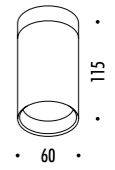

The sizes are expressed in millimeters.

DESIGN OMAR CARRAGLIA - DAVIDE GROPPI - 2015
LAMPADA DA SOFFITTO - METALLO
CEILING LAMP - METAL

DOT PL

CE IP 20

185403	BIANCO OPACO / MATT WHITE	100-240 V - 50/60 Hz - MAX 10 W LED - GU10 LAMPADINA NON INCLUSA ACCESSORI OPZIONALI LAMPADINA NON INCLUSI BULB NOT INCLUDED OPTIONAL BULB ACCESSORIES NOT INCLUDED