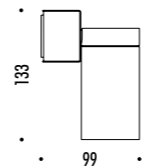

The sizes are expressed in millimeters.

DESIGN OMAR CARRAGLIA - DAVIDE GROPPI - 2015  
LAMPADA DA PARETE - METALLO  
WALL LAMP - METAL

DOT P

CE IP 20

178403	BIANCO OPACO / MATT WHITE	100-240 V - 50/60 Hz - MAX 10 W LED - GU10
178404	NERO OPACO / MATT BLACK	ORIENTABILE
		LAMPADINA NON INCLUSA
		ACCESSORI OPZIONALI LAMPADINA NON INCLUSI
		ADJUSTABLE
		BULB NOT INCLUDED
		OPTIONAL BULB ACCESSORIES NOT INCLUDED