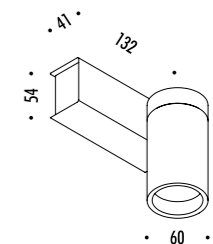

The sizes are expressed in millimeters.

DESIGN OMAR CARRAGLIA - DAVIDE GROPPI - 2015  
LAMPADA DA PARETE - METALLO  
WALL LAMP - METAL

DOT P

CE IP 20

178403	BIANCO OPACO / MATT WHITE	100-240 V - 50/60 Hz - MAX 10 W LED - GU10
178404	NERO OPACO / MATT BLACK	ORIENTABILE
		LAMPADINA NON INCLUSA
		ACCESSORI OPZIONALI LAMPADINA NON INCLUSI
		ADJUSTABLE
		BULB NOT INCLUDED
		OPTIONAL BULB ACCESSORIES NOT INCLUDED