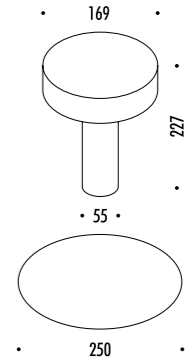

The sizes are expressed in millimeters.

DESIGN DAVIDE GROPPI - 2016  
LAMPADA E DIFFUSORE AUDIO DA TAVOLO - METACRILATO - METALLO  
TABLE LAMP AND ACOUSTIC DIFFUSER - METHACRYLATE - METAL

PopUP

CE  IP 20