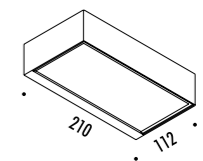

The sizes are expressed in millimeters.

DESIGN - 2014
LAMPADA DA ESTERNO - METALLO - VETRO
OUTDOOR LAMP - METAL - GLASS

JULIET

CE IP 65

172603	BIANCO OPACO / MATT WHITE - 3000K	220-240 V - 50/60 Hz - 18 W LED - 1000 lm - CRI > 80
172603-27	BIANCO OPACO / MATT WHITE - 2700K	DIMMERABILE TRIAC / IGBT
		TRIAC / IGBT DIMMABLE