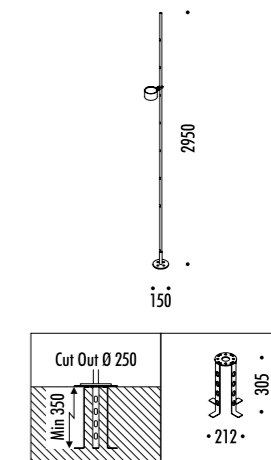

The sizes are expressed in millimeters.

DESIGN DANIELE SPREGA - 2014
LAMPADA DA ESTERNO - METALLO
OUTDOOR LAMP - METAL

BUBKA

CE  IP 65

| | | |
|-----------|------------------|--|
| 173900 | STANDARD - 3000K | MAX 700 mA DC - 8,4 W LED - 639 lm - CRI > 90 |
| 173900-27 | STANDARD - 2700K | CAVO NERO 7 m - KIT INSTALLAZIONE OPZIONALE NON INCLUSO |
| | | DIMENSIONI TAGLIO Ø 250 mm |
| | | SPAZIO MINIMO PER INCASSO 350 mm |
| | | ORIENTABILE |
| | | DRIVER LED INCLUSO INPUT 220-240 V - 50/60 Hz - IP67 - NON DIMMERABILE |
| | | BLACK CABLE 5 m - OPTIONAL INSTALLATION KIT NOT INCLUDED |
| | | CUT-OUT Ø 250 mm |
| | | MINIMUM SPACE FOR MOUNTING 350 mm |
| | | ADJUSTABLE |
| | | INCLUDES LED DRIVER INPUT 220-240 V - 50/60 Hz - IP67 - NOT DIMMABLE |

| | | |
|-----------|---------------------------------|---|
| 185104 | NERO OPACO / MATT BLACK - 3000K | TESTA LED SUPPLEMENTARE / ADDITIONAL LED HEAD |
| 185104-27 | NERO OPACO / MATT BLACK - 2700K | MAX 700 mA DC - 8,4 W LED - 639 lm - CRI > 90 |