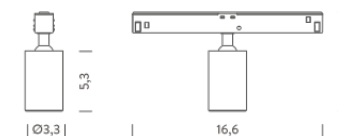

Codes

MFLEBKBINARIO3E

Structure

black

PACKAGE

Package 01

Dimension: 30x28x5 cm / Gross weight: 1,8 kg

Certificazioni

FIXED OPTIC

ZOOM OPTIC

TRACK