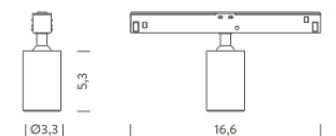

Codes

MFLEBKBINARIO2E

Structure

black

PACKAGE

Package 01 Dimension: 300x5x5 cm / Gross weight: 0,75 kg

Certificazioni

FIXED OPTIC