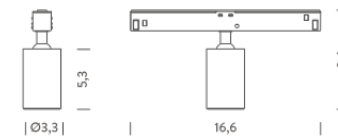

ZOOM OPTIC | 4000K

LAMPING

Source	LED spot
Total power	5W
Emission	Direct adjustable 7°-45°
Tension	24VDC
Color temperature	4000K
Typ cri	90
Energy class	A+
Ip class	20
Dimensions	ø3,3x16,6x9,6cm
Materials	Anodized aluminum
Net lamp weight	0,4 kg

Codes

MFLE5101921NAN

Structure

black

PACKAGE

Package 01

Dimension: 100x5x5 cm / Gross weight: 0,75 kg

Certificazioni

FIXED OPTIC