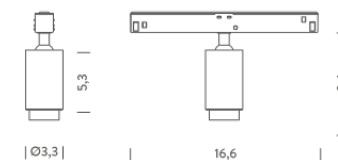

ZOOM OPTIC | 4000K

LAMPING

Source	LED spot
Total power	5W
Emission	Direct adjustable 7°-45°
Tension	24VDC
Color temperature	4000K
Typ cri	90
Energy class	A+
Ip class	20
Dimensions	ø3,3x16,6x9,6cm
Materials	Anodized aluminum
Net lamp weight	0,4 kg

Codes

MFLE5101921NAN

Structure

black

PACKAGE

Package 01

Dimension: 100x5x5 cm / Gross weight: 0,75 kg

Certificazioni

ZOOM OPTIC