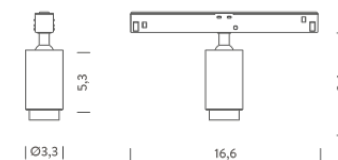

FIXED OPTIC | 3000K - 25°

LAMPING

Source	LED spot
Total power	5W
Emission	Direct 25°
Tension	24VDC
Color temperature	3000K
Luminous flux	265lm
Initial luminaire efficacy	53lm/W
Initial chromaticity	SDCM < 3
Typ cri	90
Energy class	A+
Ip class	20
Dimensions	ø3,3x16,6x7cm
Materials	Anodized aluminum
Ambient temperature range	- 20° / 25°
Performance ambient temperature	20°
Net lamp weight	0,4 kg

Codes

MFLE5101421WAN

Structure

black

PACKAGE

Package 01

Dimension: 20x10x10 cm / Gross weight: 0,45 kg

Certificazioni

ZOOM OPTIC