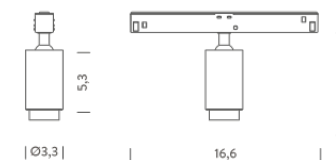

FIXED OPTIC | 3000K - 15°

LAMPING

Source	LED spot
Total power	5W
Emission	Direct 15°
Tension	24VDC
Color temperature	3000K
Initial luminaire efficacy	53lm/W
Initial chromaticity	SDCM < 3
Typ cri	90
Energy class	A+
Ip class	20
Dimensions	ø3,3x16,6x7cm
Materials	Anodized aluminum
Ambient temperature range	- 20° / 25°
Performance ambient temperature	20°
Net lamp weight	0,4 kg

Codes

MFLE5101N21WAN

Structure

black

PACKAGE

Package 01

Dimension: 20x10x10 cm / Gross weight: 0,45 kg

Certificazioni

ZOOM OPTIC