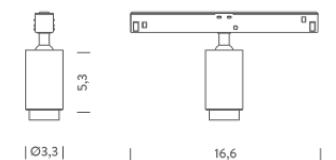

FIXED OPTIC | 4000K - 15°

LAMPING

Source	LED spot
Total power	5W
Emission	Direct 15°
Tension	24VDC
Color temperature	4000K
Initial luminaire efficacy	53lm/W
Initial chromaticity	SDCM < 3
Typ cri	90
Energy class	A+
Ip class	20
Dimensions	ø3,3x16,6x7cm
Materials	Anodized aluminum
Ambient temperature range	- 20° / 25°
Performance ambient temperature	20°
Net lamp weight	0,4 kg

Codes

MFLE5101N21NAN

Structure

black

PACKAGE

Package 01

Dimension: 20x10x10 cm / Gross weight: 0,45 kg

Certificazioni

ZOOM OPTIC