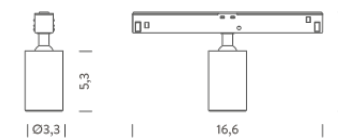

ZOOM OPTIC | 3000K

LAMPING

Source	LED spot
Total power	5W
Emission	Direct adjustable 7°-45°
Tension	24VDC
Color temperature	3000K
Initial luminaire efficacy	16lm/W
Typ cri	90
Energy class	A+
Ip class	20
Dimensions	ø3,3x16,6x9,6cm
Materials	Anodized aluminum
Net lamp weight	0,4 kg

Codes

MFLE5101921WAN

Structure

black

PACKAGE

Package 01

Dimension: 20x10x10 cm / Gross weight: 0,45 kg

Certificazioni

FIXED OPTIC