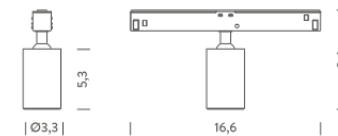

FIXED OPTIC

ZOOM OPTIC

TRACK

FIXED OPTIC | 4000K - 25°

LAMPING

Source	LED spot
Total power	5W
Emission	Direct 25°
Tension	24VDC
Color temperature	4000K
Initial luminaire efficacy	16lm/W
Initial chromaticity	SDCM < 3
Typ cri	90
Energy class	A+
Ip class	20
Dimensions	ø3,3x16,6x7cm
Materials	Anodized aluminum
Ambient temperature range	- 20° / 25°
Performance ambient temperature	20°
Net lamp weight	0,4 kg

Codes

MFLE5101421NAN

Structure

black

PACKAGE

Package 01

Dimension: 20x10x10 cm / Gross weight: 0,45 kg

Certificazioni

FIXED OPTIC

ZOOM OPTIC

TRACK

ZOOM OPTIC | 3000K

LAMPING

Source	LED spot
Total power	5W
Emission	Direct adjustable 7°-45°
Tension	24VDC
Color temperature	3000K
Initial luminaire efficacy	16lm/W
Typ cri	90
Energy class	A+
Ip class	20
Dimensions	ø3,3x16,6x9,6cm
Materials	Anodized aluminum
Net lamp weight	0,4 kg