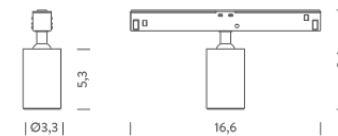

FIXED OPTIC

ZOOM OPTIC

TRACK

FIXED OPTIC | 3000K - 25°

LAMPING

Source	LED spot
Total power	5W
Emission	Direct 25°
Tension	24VDC
Color temperature	3000K
Luminous flux	265lm
Initial luminaire efficacy	53lm/W
Initial chromaticity	SDCM < 3
Typ cri	90
Energy class	A+
Ip class	20
Dimensions	ø3,3x16,6x7cm
Materials	Anodized aluminum
Ambient temperature range	- 20° / 25°
Performance ambient temperature	20°
Net lamp weight	0,4 kg

Codes

MFLE5101421WAN

Structure

black

PACKAGE

Package 01

Dimension: 20x10x10 cm / Gross weight: 0,45 kg

Certificazioni

FIXED OPTIC

ZOOM OPTIC

TRACK

FIXED OPTIC | 4000K - 15°

LAMPING

Source	LED spot
Total power	5W
Emission	Direct 15°
Tension	24VDC
Color temperature	4000K
Initial luminaire efficacy	53lm/W
Initial chromaticity	SDCM < 3
Typ cri	90
Energy class	A+
Ip class	20
Dimensions	ø3,3x16,6x7cm
Materials	Anodized aluminum
Ambient temperature range	- 20° / 25°
Performance ambient temperature	20°
Net lamp weight	0,4 kg