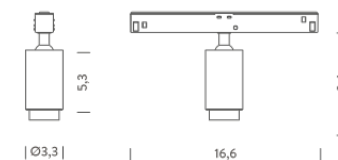

FIXED OPTIC | 4000K - 25°

LAMPING

Source	LED spot
Total power	5W
Emission	Direct 25°
Tension	24VDC
Color temperature	4000K
Initial luminaire efficacy	16lm/W
Initial chromaticity	SDCM < 3
Typ cri	90
Energy class	A+
Ip class	20
Dimensions	ø3,3x16,6x7cm
Materials	Anodized aluminum
Ambient temperature range	- 20° / 25°
Performance ambient temperature	20°
Net lamp weight	0,4 kg

Codes

MFLE5101421NAN

Structure

black

PACKAGE

Package 01

Dimension: 20x10x10 cm / Gross weight: 0,45 kg

Certificazioni

ZOOM OPTIC