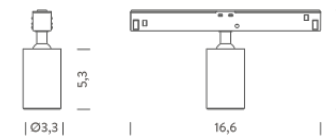

CRI 90.

FIXED OPTIC | 3000K - 15°

LAMPING

Source	LED spot
Total power	5W
Emission	Direct 15°
Tension	24VDC
Color temperature	3000K
Initial luminaire efficacy	53lm/W
Initial chromaticity	SDCM < 3
Typ cri	90
Energy class	A+
Ip class	20
Dimensions	ø3,3x16,6x7cm
Materials	Anodized aluminum
Ambient temperature range	- 20° / 25°
Performance ambient temperature	20°
Net lamp weight	0,4 kg

Codes

MFLE5101N21WAN

Structure

black

PACKAGE

Package 01

Dimension: 20x10x10 cm / Gross weight: 0,45 kg

Certificazioni

FIXED OPTIC

ZOOM OPTIC

TRACK

FIXED OPTIC | 3000K - 25°

LAMPING

Source	LED spot
Total power	5W
Emission	Direct 25°
Tension	24VDC
Color temperature	3000K
Luminous flux	265lm
Initial luminaire efficacy	53lm/W
Initial chromaticity	SDCM < 3
Typ cri	90
Energy class	A+
Ip class	20
Dimensions	ø3,3x16,6x7cm
Materials	Anodized aluminum
Ambient temperature range	- 20° / 25°
Performance ambient temperature	20°
Net lamp weight	0,4 kg