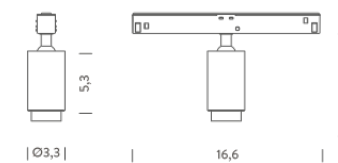

ZOOM OPTIC | 3000K

LAMPING

Source	LED spot
Total power	5W
Emission	Direct adjustable 7°-45°
Tension	24VDC
Color temperature	3000K
Initial luminaire efficacy	16lm/W
Typ cri	90
Energy class	A+
Ip class	20
Dimensions	ø3,3x16,6x9,6cm
Materials	Anodized aluminum
Net lamp weight	0,4 kg

Codes

MFLE5101921WAN

Structure

black

PACKAGE

Package 01

Dimension: 20x10x10 cm / Gross weight: 0,45 kg

Certificazioni

ZOOM OPTIC