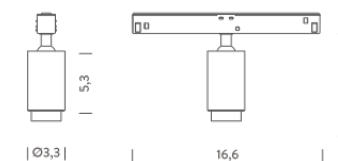

TRACK 3M CEILING-PENDANT

LAMPING

Initial luminaire efficacy	60lm/W
Initial chromaticity	SDCM < 2
Energy class	A+
Materials	Anodized aluminum
Ambient temperature range	0° / 35°
Performance ambient temperature	25°
Mechanical impact protection code	IK02
Customization options	CRI, Temperature colour, Casambi
Accessories	Drivers 24VDC + DALI interface, | Flex track accessories, End caps, feeding, joint
Net lamp weight	0,7 kg

Codes

MFLEBKBINARIO3E

Structure

black

PACKAGE

Package 01

Dimension: 30x28x5 cm / Gross weight: 1,8 kg

Certificazioni

ZOOM OPTIC