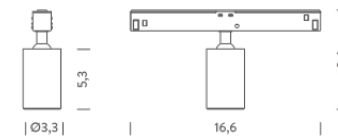

black

PACKAGE

Package 01

Dimension: 200x5x5 cm / Gross weight: 0,75 kg

Certificazioni

FIXED OPTIC

ZOOM OPTIC

TRACK