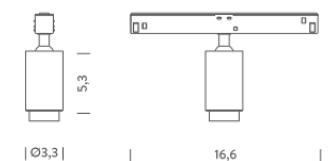

TRACK 2M CEILING-PENDANT

LAMPING

Initial chromaticity	SDCM < 2
Energy class	A+
Materials	Anodized aluminum
Ambient temperature range	0° / 35°
Performance ambient temperature	25°
Mechanical impact protection code	IK02
Customization options	CRI, Temperature colour, Casambi
Accessories	Drivers 24VDC + DALI interface, | Flex track accessories, End caps, feeding, joint
Net lamp weight	0,7 kg

Codes

MFLEBKBINARIO2E

Structure

black

PACKAGE

Package 01 Dimension: 300x5x5 cm / Gross weight: 0,75 kg

Certificazioni

ZOOM OPTIC