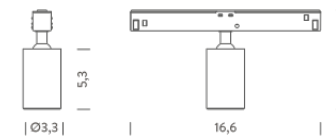

FIXED OPTIC | 4000K - 15°

LAMPING

Source	LED spot
Total power	5W
Emission	Direct 15°
Tension	24VDC
Color temperature	4000K
Initial luminaire efficacy	53lm/W
Initial chromaticity	SDCM < 3
Typ cri	90
Energy class	A+
Ip class	20
Dimensions	ø3,3x16,6x7cm
Materials	Anodized aluminum
Ambient temperature range	- 20° / 25°
Performance ambient temperature	20°
Net lamp weight	0,4 kg

Codes

MFLE5101N21NAN

Structure

black

PACKAGE

Package 01

Dimension: 20x10x10 cm / Gross weight: 0,45 kg

Certificazioni

FIXED OPTIC