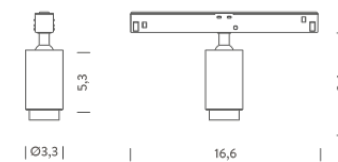

black

PACKAGE

Package 01

Dimension: 200x5x5 cm / Gross weight: 0,75 kg

Certificazioni

FIXED OPTIC

ZOOM OPTIC

TRACK