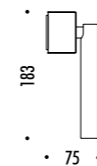

The sizes are expressed in millimeters.

DESIGN OMAR CARRAGLIA - 2012
LAMPADA DA PARETE - METALLO
WALL LAMP - METAL

MIRA

CE IP 20

188103	BIANCO OPACO / MATT WHITE - 3000K	110-240 V - 50/60 Hz - 5,6 W LED - 352 lm - CRI > 90 ORIENTABILE - DIMMERABILE PUSH - 1-10 V ADJUSTABLE - PUSH - 1-10 V DIMMABLE
188103-27	BIANCO OPACO / MATT WHITE - 2700K	
188104	NERO OPACO / MATT BLACK - 3000K	
188104-27	NERO OPACO / MATT BLACK - 2700K	