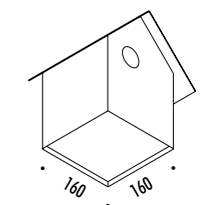

The sizes are expressed in millimeters.

DESIGN OMAR CARRAGLIA - 2013  
LAMPADA DA ESTERNO - METALLO  
OUTDOOR LAMP - METAL

IMU

CE  IP 65

172300	STANDARD	MAX 350 mA DC - 5,5 W LED - 3000K - 306 lm - CRI > 80 DRIVER LED INCLUSO INPUT 220-240 V - 50/60 Hz - IP67 - NON DIMMERABILE INCLUDES LED DRIVER INPUT 220-240 V - 50/60 Hz - IP67 - NOT DIMMABLE