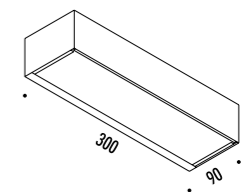

The sizes are expressed in millimeters.

DESIGN 2014
LAMPADA DA PARETE - METALLO - VETRO
WALL LAMP - METAL - GLASS

DUET

CE IP 20

174803	BIANCO OPACO / MATT WHITE - 3000K	220-240 V - 50/60 Hz - 23 W LED - 1352 lm - CRI >80 DIMMERABILE TRIAC / IGBT TRIAC / IGBT DIMMABLE
174803-27	BIANCO OPACO / MATT WHITE - 2700K	
174804	NERO OPACO / MATT BLACK - 3000K	
174804-27	NERO OPACO / MATT BLACK - 2700K	