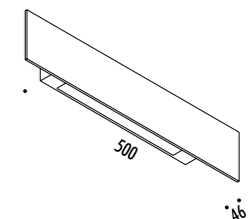

The sizes are expressed in millimeters.

DESIGN FEDERICO DELROSSO - 2013  
LAMPADA DA PARETE - METALLO - SPECCHIO  
WALL LAMP - METAL - MIRROR

SHADE

CE IP 20

171100	STANDARD - 3000K	220-240 V - 50/60 Hz - 24 W LED - 1366 lm - CRI > 80 DIMMERABILE TRIAC / IGBT TRIAC / IGBT DIMMABLE
171100-27	STANDARD - 2700K	