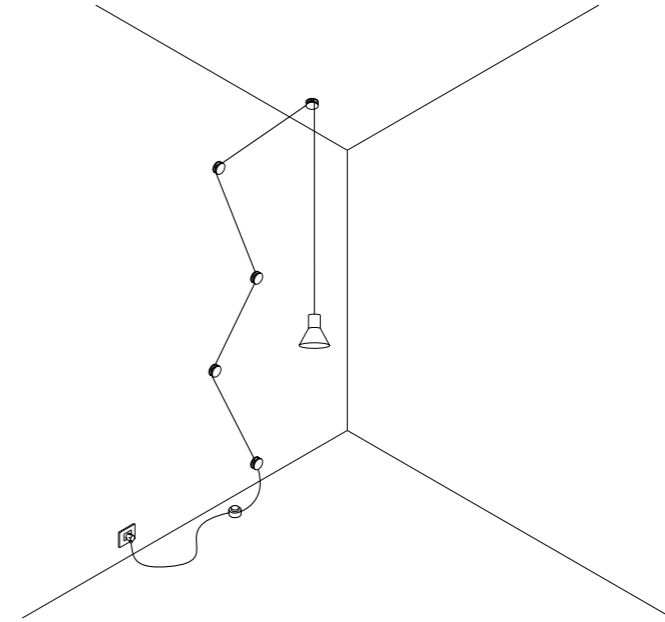

The sizes are expressed in millimeters.

DESIGN DAVIDE GROPPI - BEPPE MERLANO - 2013
LAMPADA A SOSPENSIONE - METALLO
SUSPENSION LAMP - METAL

NEURO

CE □ IP 20

CLAMP

1A01603	BIANCO OPACO / MATT WHITE	220-240 V - 50/60 Hz - MAX 15 W LED - E27 ALIMENTAZIONE CON SPINA - CAVO BIANCO 10 m INTERRUTTORE INCLUSO DA CABLARE 5 BLOCCACAVO INCLUSI - LAMPADINA LED INCLUSA POWER SUPPLY WITH PLUG - WHITE CABLE 10 m INCLUDES SWITCH THAT MUST BE WIRED 5 CLAMPS INCLUDED - LED BULB INCLUDED
1A01604	NERO OPACO / MATT BLACK	220-240 V - 50/60 Hz - MAX 15 W LED - E27 ALIMENTAZIONE CON SPINA - CAVO NERO 10 m INTERRUTTORE INCLUSO DA CABLARE 5 BLOCCACAVO INCLUSI - LAMPADINA LED INCLUSA POWER SUPPLY WITH PLUG - BLACK CABLE 10 m INCLUDES SWITCH THAT MUST BE WIRED 5 CLAMPS INCLUDED - LED BULB INCLUDED
		 9,5 W LED - 3000K - 760 lm - CRI 80 - DIMMABLE - EFFICIENCY A+

INSTALLAZIONE CON SPINA / POWER SUPPLY WITH PLUG INSTALLATION

INSTALLAZIONE CON ROSONE DA PARETE E SOFFITTO / WALL AND CEILING ROSE INSTALLATION