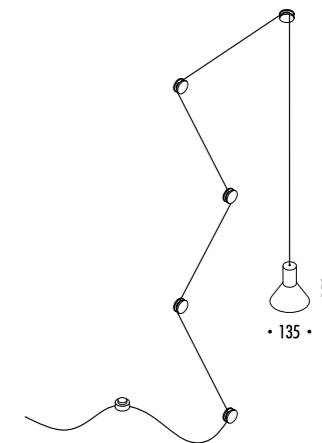

The sizes are expressed in millimeters.

DESIGN DAVIDE GROPPI - BEPPE MERLANO - 2013
LAMPADA A SOSPENSIONE - METALLO
SUSPENSION LAMP - METAL

NEURO

CE □ IP 20

CLAMP

1A01603	BIANCO OPACO / MATT WHITE	220-240 V - 50/60 Hz - MAX 15 W LED - E27 ALIMENTAZIONE CON SPINA - CAVO BIANCO 10 m INTERRUTTORE INCLUSO DA CABLARE 5 BLOCCACAVO INCLUSI - LAMPADINA LED INCLUSA POWER SUPPLY WITH PLUG - WHITE CABLE 10 m INCLUDES SWITCH THAT MUST BE WIRED 5 CLAMPS INCLUDED - LED BULB INCLUDED
1A01604	NERO OPACO / MATT BLACK	220-240 V - 50/60 Hz - MAX 15 W LED - E27 ALIMENTAZIONE CON SPINA - CAVO NERO 10 m INTERRUTTORE INCLUSO DA CABLARE 5 BLOCCACAVO INCLUSI - LAMPADINA LED INCLUSA POWER SUPPLY WITH PLUG - BLACK CABLE 10 m INCLUDES SWITCH THAT MUST BE WIRED 5 CLAMPS INCLUDED - LED BULB INCLUDED
		 9,5 W LED - 3000K - 760 lm - CRI 80 - DIMMABLE - EFFICIENCY A+

INSTALLAZIONE CON SPINA / POWER SUPPLY WITH PLUG INSTALLATION

INSTALLAZIONE CON ROSONE DA PARETE E SOFFITTO / WALL AND CEILING ROSE INSTALLATION