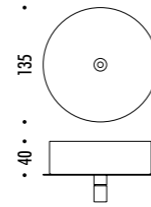

The sizes are expressed in millimeters.

DESIGN MASSIMILIANO ALAJMO - RAFFAELE ALAJMO - 2010  
LAMPADA A SOSPENSIONE - METALLO  
SUSPENSION LAMP - METAL

OVO

CE IP 20   0.5 m 

CEILING ROSE

156703	BIANCO OPACO / MATT WHITE	230-240 V - 50/60 Hz - MAX 20 W 12 V - GU4 CAVO BIANCO - ROSONE BIANCO - LAMPADINA LED INCLUSA WHITE CABLE - WHITE CEILING ROSE - LED BULB INCLUDED
		 3,5 W LED - 2700K - 210 lm - CRI 80 - EFFICIENCY A+