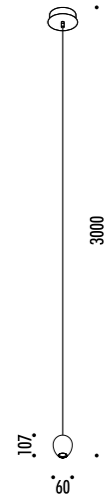

The sizes are expressed in millimeters.

DESIGN MASSIMILIANO ALAJMO - RAFFAELE ALAJMO - 2010  
LAMPADA A SOSPENSIONE - METALLO  
SUSPENSION LAMP - METAL

OVO

CE IP 20   0.5 m 

CEILING ROSE

156703	BIANCO OPACO / MATT WHITE	230-240 V - 50/60 Hz - MAX 20 W 12 V - GU4 CAVO BIANCO - ROSONE BIANCO - LAMPADINA LED INCLUSA WHITE CABLE - WHITE CEILING ROSE - LED BULB INCLUDED
		 3,5 W LED - 2700K - 210 lm - CRI 80 - EFFICIENCY A+