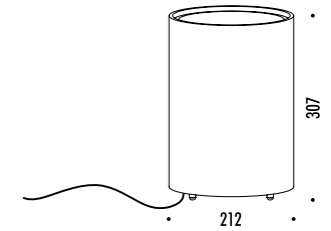

The sizes are expressed in millimeters.

DESIGN BESTETTI ASSOCIATI - DAVIDE GROPPI - 2011
 LAMPADA DA ESTERNO - METACRILATO - METALLO - POLICARBONATO
 OUTDOOR LAMP - METHACRYLATE - METAL - POLYCARBONATE

LENTA

CE IP 65

156003	BIANCO OPACO / MATT WHITE	220-240 V - 50/60 Hz - MAX 18 W LED - E27 CAVO NERO 5 m - LAMPADINA LED INCLUSA BLACK CABLE 5 m - LED BULB INCLUDED
		💡 13 W LED - 2700K - 1521 lm - CRI 90 - DIMMABLE - EFFICIENCY A+