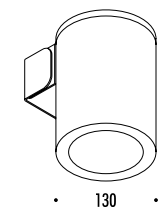

The sizes are expressed in millimeters.

DESIGN 2011
LAMPADA DA ESTERNO - METALLO - VETRO
OUTDOOR LAMP - METAL - GLASS

CHILLOUT

CE IP 65

158603	BIANCO OPACO / MATT WHITE	220-240 V - 50/60 Hz - MAX 12 W LED - E27 ORIENTABILE - NON DIMMERABILE - LAMPADINA LED INCLUSA ADJUSTABLE - NOT DIMMABLE - LED BULB INCLUDED
		 9,5 W LED - 3000K - 760 lm - CRI 80 - DIMMABLE - EFFICIENCY A+