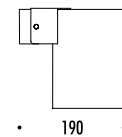

The sizes are expressed in millimeters.

DESIGN 2011
LAMPADA DA ESTERNO - METALLO - VETRO
OUTDOOR LAMP - METAL - GLASS

CHILLOUT

CE IP 65

158603	BIANCO OPACO / MATT WHITE	220-240 V - 50/60 Hz - MAX 12 W LED - E27 ORIENTABILE - NON DIMMERABILE - LAMPADINA LED INCLUSA ADJUSTABLE - NOT DIMMABLE - LED BULB INCLUDED
		 9,5 W LED - 3000K - 760 lm - CRI 80 - DIMMABLE - EFFICIENCY A+