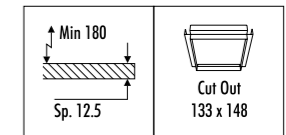

The sizes are expressed in millimeters.

DESIGN 2004
LAMPADA DA INCASSO DA SOFFITTO - METALLO
RECESSED CEILING LAMP - METAL

PUNTO

CE  IP 20

1A11004	NERO OPACO / MATT BLACK	<p>MAX 500 mA DC - MAX 18 W LED KIT INSTALLAZIONE OBBLIGATORIO NON INCLUSO ORIENTABILE - DRIVER LED INCLUSO INPUT 100-240 V - 50/60 Hz - DIMMERABILE PUSH - 1-10 V MODULO LED NON INCLUSO ACCESSORI OPZIONALI MODULO LED NON INCLUSI COMPULSORY INSTALLATION KIT NOT INCLUDED ADJUSTABLE - INCLUDES LED DRIVER INPUT 100-240 V - 50/60 Hz - PUSH - 1-10 V DIMMABLE LED MODULE NOT INCLUDED OPTIONAL LED MODULE ACCESSORIES NOT INCLUDED</p>
---------	-------------------------	---

KIT INSTALLAZIONE OBBLIGATORI / COMPULSORY INSTALLATION KITS

132404	NERO OPACO / MATT BLACK	<p>CORNICE PER CARTONGESSO 12,5 mm DIMENSIONI TAGLIO CARTONGESSO 133 x 148 mm SPAZIO MINIMO PER INCASSO 180 mm PLASTERBOARD FRAME 12,5 mm PLASTERBOARD CUT-OUT 133 x 148 mm MINIMUM SPACE FOR MOUNTING 180 mm</p>
--------	-------------------------	--