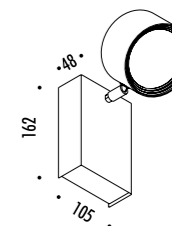

The sizes are expressed in millimeters.

DESIGN 2001
LAMPADA DA PARETE E DA SOFFITTO - METALLO
WALL AND CEILING LAMP - METAL

SPOT

CE IP 20

1A05003	BIANCO OPACO / MATT WHITE	220-240 V - 50/60 Hz - MAX 18 W LED ORIENTABILE - DIMMERABILE PUSH - 1-10 V MODULO LED NON INCLUSO ACCESSORI OPZIONALI MODULO LED NON INCLUSI ADJUSTABLE - PUSH - 1-10 V DIMMABLE LED MODULE NOT INCLUDED OPTIONAL LED MODULE ACCESSORIES NOT INCLUDED