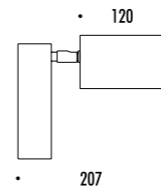

The sizes are expressed in millimeters.

DESIGN 2001
LAMPADA DA PARETE E DA SOFFITTO - METALLO
WALL AND CEILING LAMP - METAL

SPOT

CE IP 20

1A05003	BIANCO OPACO / MATT WHITE	220-240 V - 50/60 Hz - MAX 18 W LED ORIENTABILE - DIMMERABILE PUSH - 1-10 V MODULO LED NON INCLUSO ACCESSORI OPZIONALI MODULO LED NON INCLUSI ADJUSTABLE - PUSH - 1-10 V DIMMABLE LED MODULE NOT INCLUDED OPTIONAL LED MODULE ACCESSORIES NOT INCLUDED